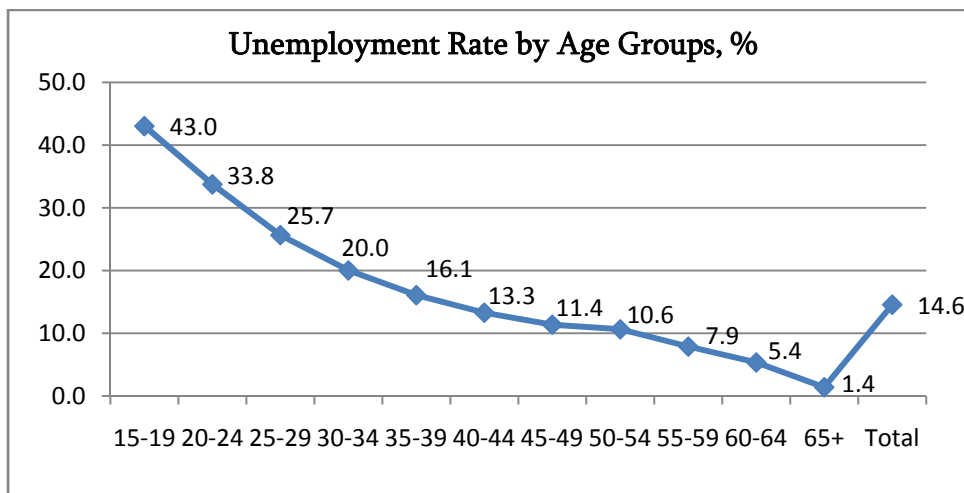

Source: International Labour Organization.

Contact person: Giorgi Kalakashvili, Tel.: (+995 32) 236 72 10 (600). E-mail: gkalakashvili@geostat.ge info@geostat.ge

www.geostat.ge, info@geostat.ge