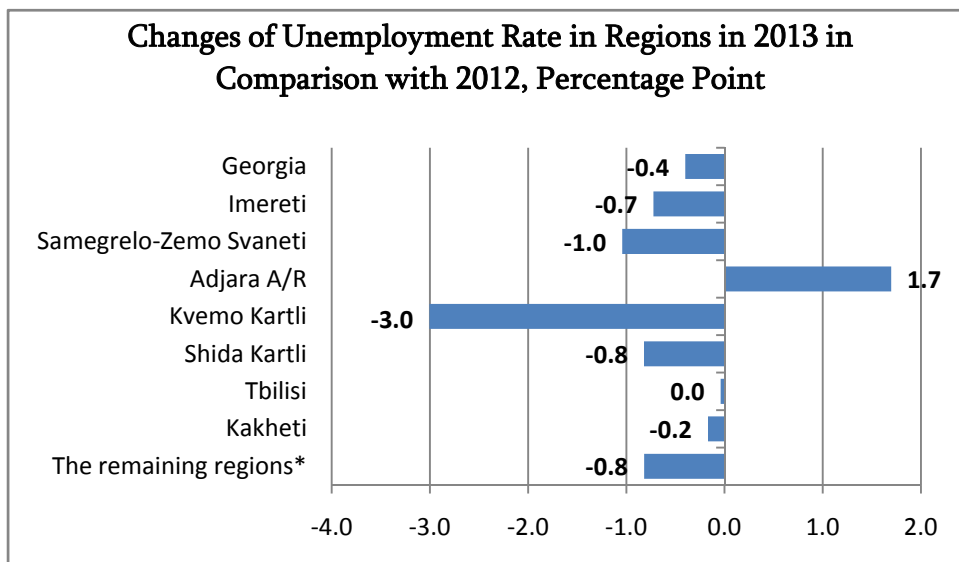

## Employment and Unemployment

2013 (Annual)

In 2013 the annual unemployment rate in Georgia declined by 0.4 percentage points and equaled 14.6 percent. The labour market data related to unemployment are given in the charts below.