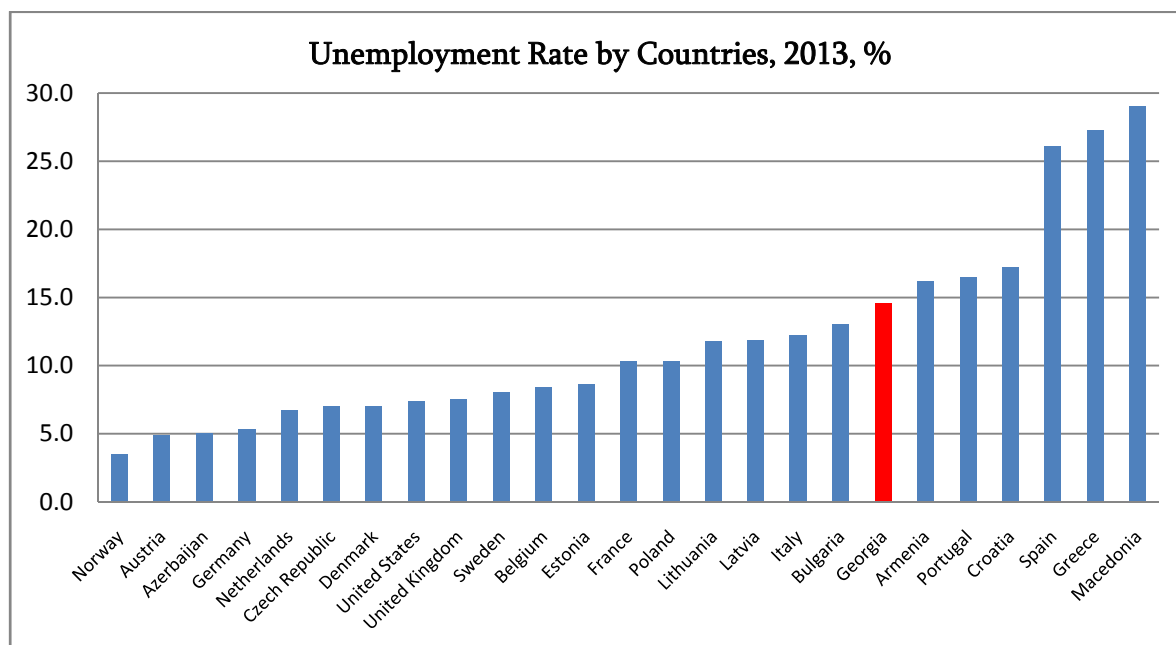

Source: International Labour Organization.

Contact person: Giorgi Kalakashvili, Tel.: (+995 32) 236 72 10 (600). E-mail: gkalakashvili@geostat.ge info@geostat.ge

www.geostat.ge, info@geostat.ge