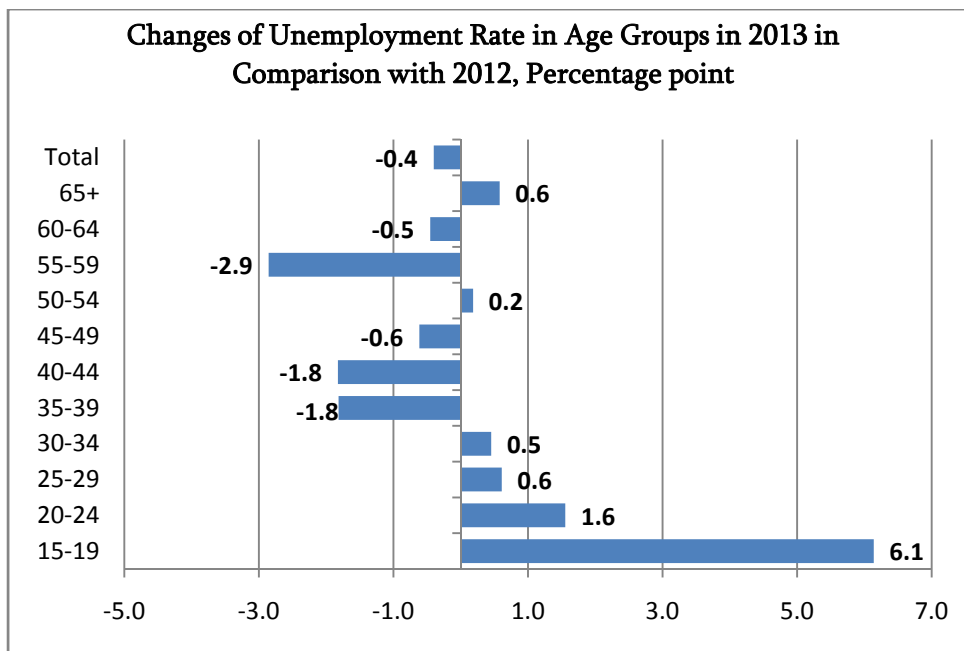

Source: International Labour Organization.

Contact person: Giorgi Kalakashvili, Tel.: (+995 32) 236 72 10 (600). E-mail: gkalakashvili@geostat.ge info@geostat.ge

www.geostat.ge, info@geostat.ge