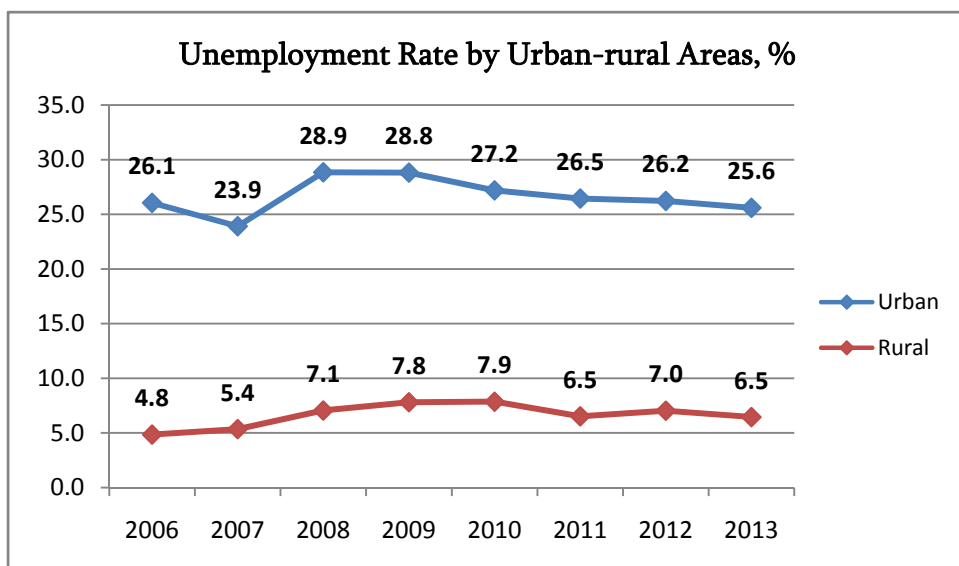

## Employment and Unemployment

2013 (Annual)

In 2013 the annual unemployment rate in Georgia declined by 0.4 percentage points and equaled 14.6 percent. The labour market data related to unemployment are given in the charts below.