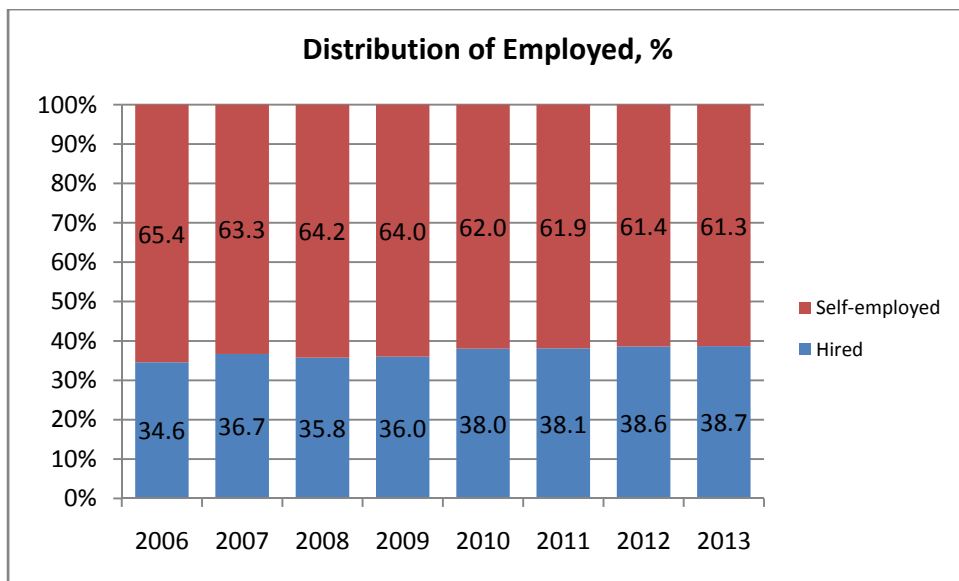

## Employment and Unemployment

2013 (Annual)

In 2013 the annual unemployment rate in Georgia declined by 0.4 percentage points and equaled 14.6 percent. The labour market data related to unemployment are given in the charts below.