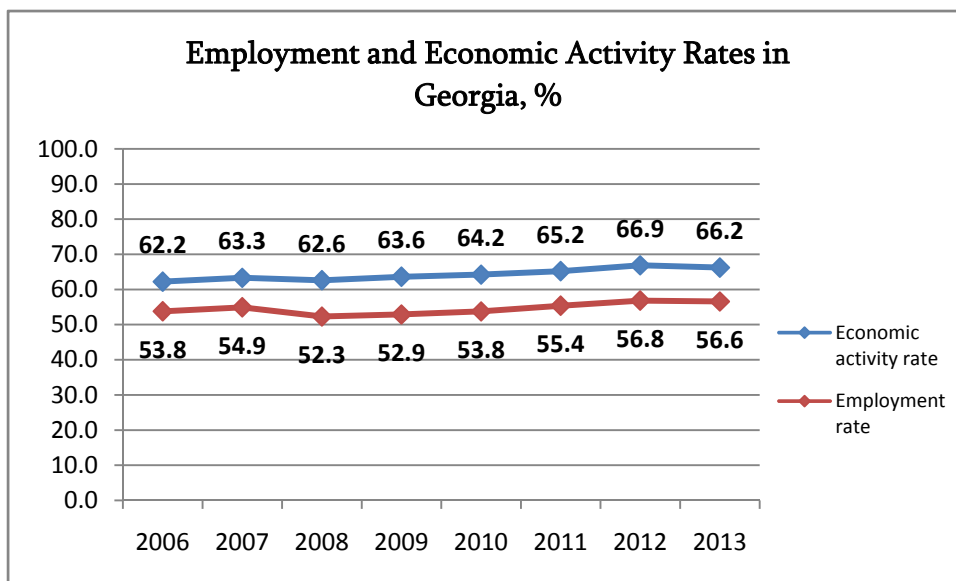

## Employment and Unemployment

2013 (Annual)

In 2013 the annual unemployment rate in Georgia declined by 0.4 percentage points and equaled 14.6 percent. The labour market data related to unemployment are given in the charts below.