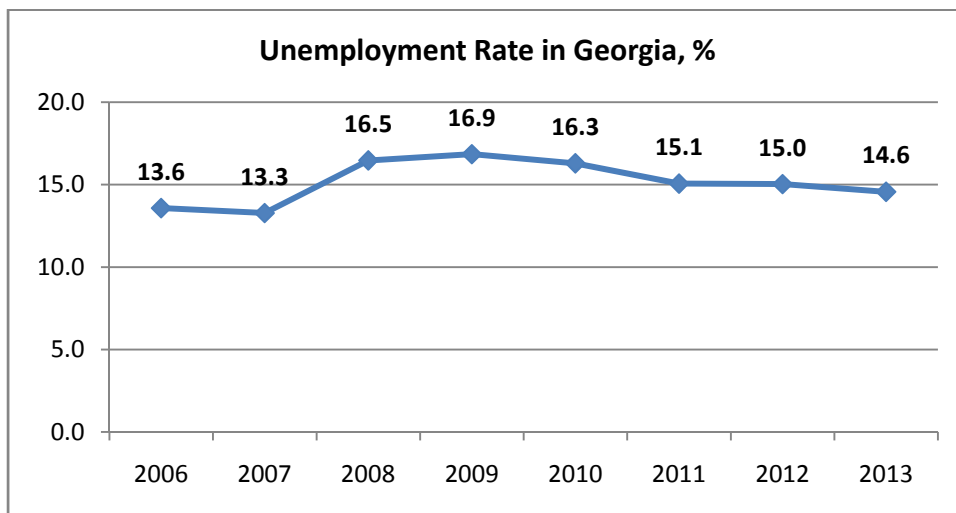

## Employment and Unemployment

2013 (Annual)

In 2013 the annual unemployment rate in Georgia declined by 0.4 percentage points and equaled 14.6 percent. The labour market data related to unemployment are given in the charts below.