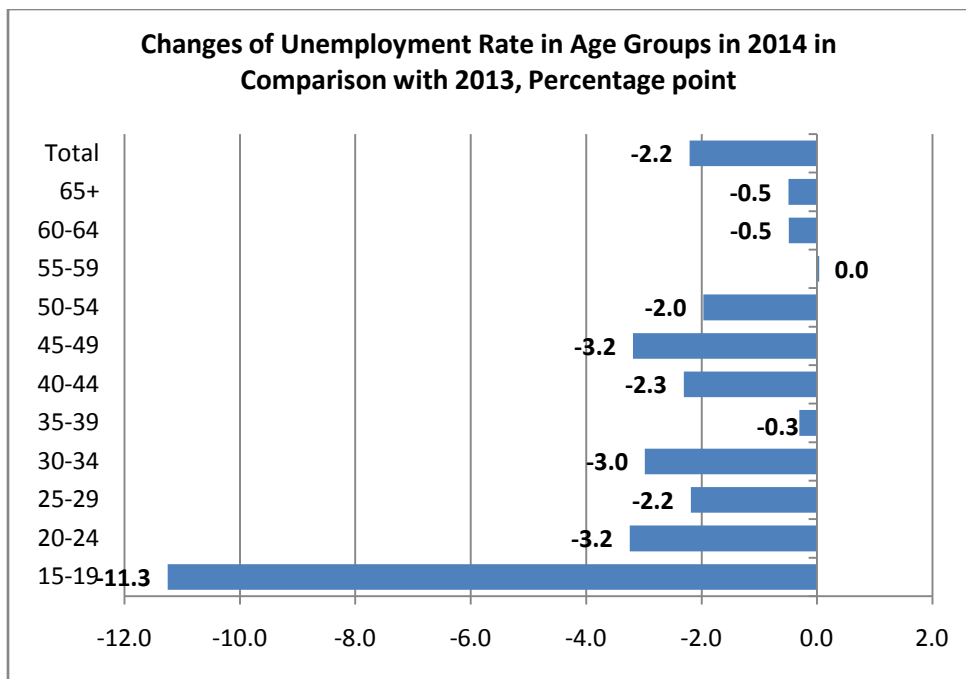

Source: International Labour Organization.

Contact person: Giorgi Kalakashvili, Tel.: (+995 32) 236 72 10 (600). E-mail: gkalakashvili@geostat.ge info@geostat.ge

www.geostat.ge, info@geostat.ge