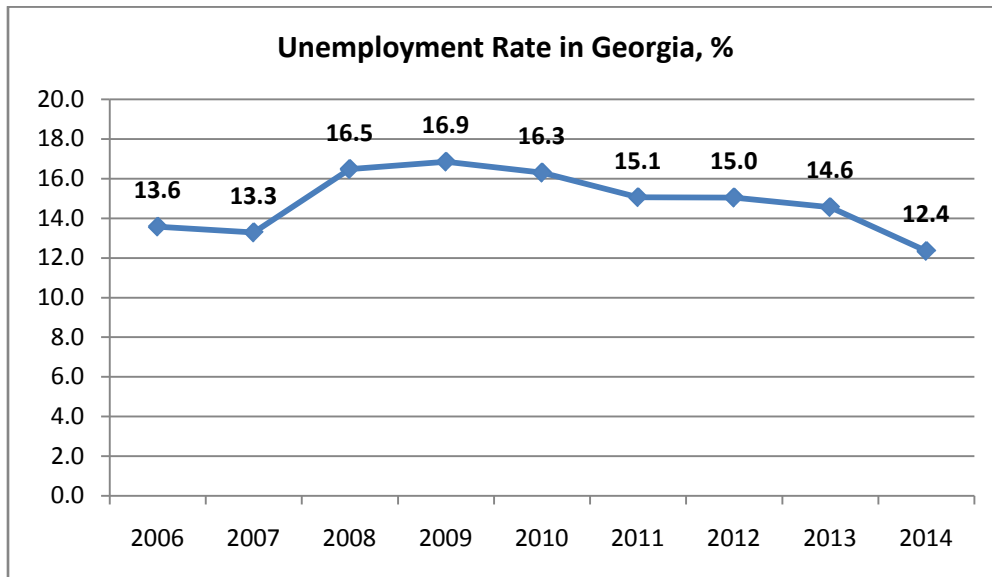

Employment and Unemployment

2014 (Annual)

In 2014 the annual unemployment rate in Georgia declined by 2.2 percentage points and equaled 12.4 percent. The labour market data related to unemployment are given in the charts below.