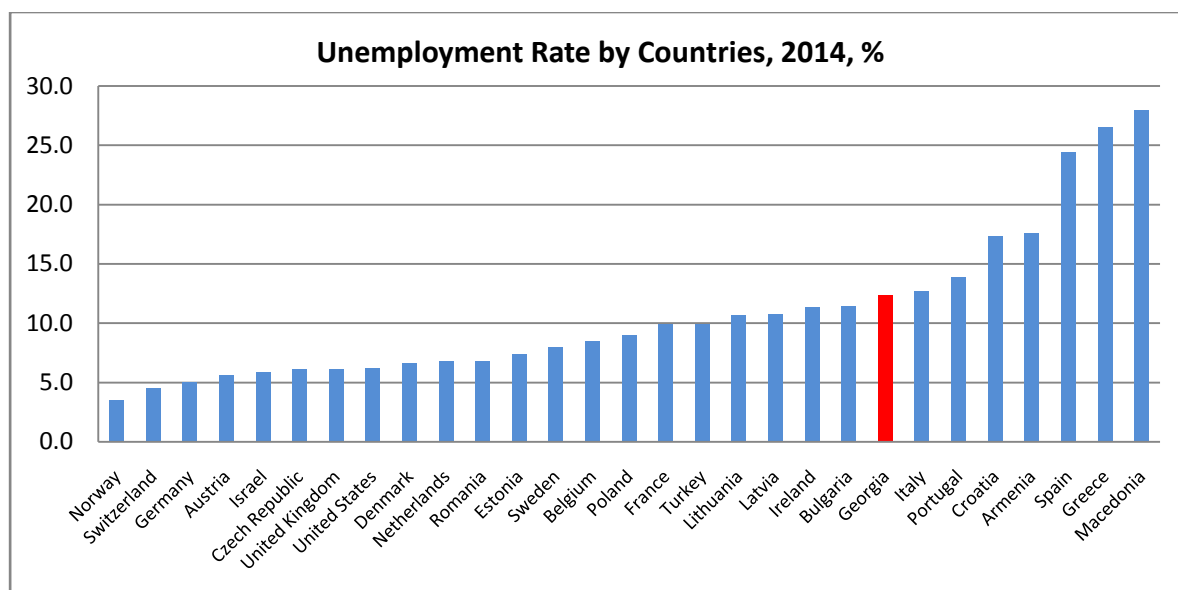

Source: International Labour Organization.

Contact person: Giorgi Kalakashvili, Tel.: (+995 32) 236 72 10 (600). E-mail: gkalakashvili@geostat.ge info@geostat.ge

www.geostat.ge, info@geostat.ge