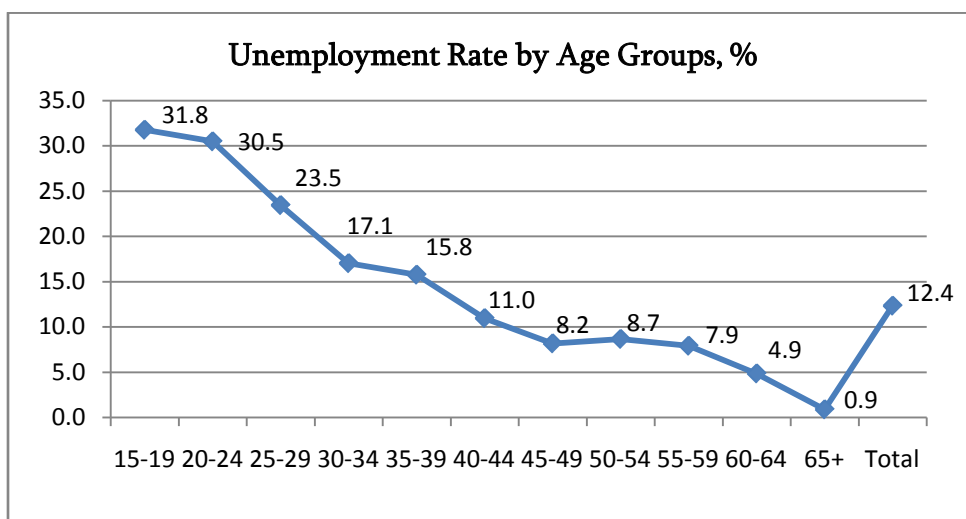

Source: International Labour Organization.

Contact person: Giorgi Kalakashvili, Tel.: (+995 32) 236 72 10 (600). E-mail: gkalakashvili@geostat.ge info@geostat.ge

www.geostat.ge, info@geostat.ge