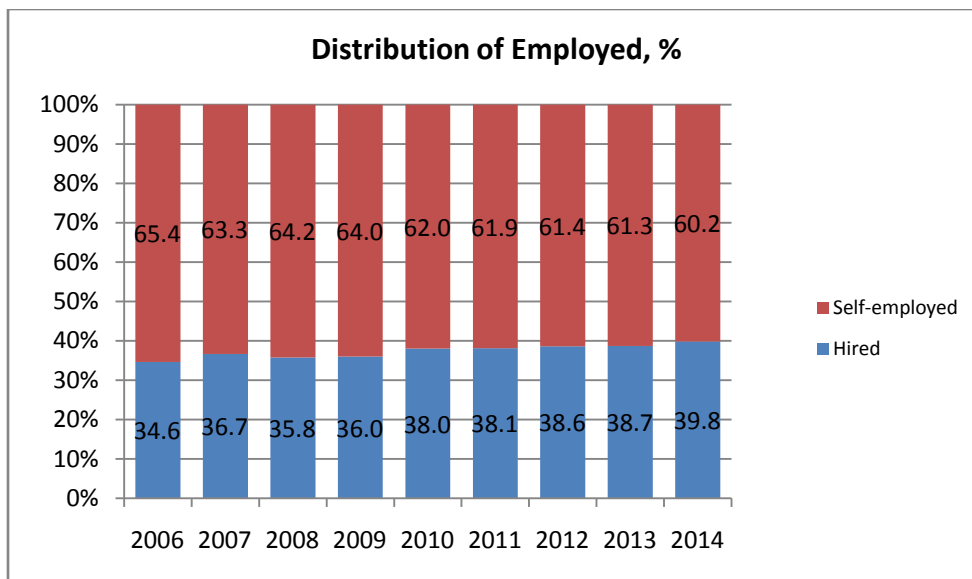

Employment and Unemployment

2014 (Annual)

In 2014 the annual unemployment rate in Georgia declined by 2.2 percentage points and equaled 12.4 percent. The labour market data related to unemployment are given in the charts below.