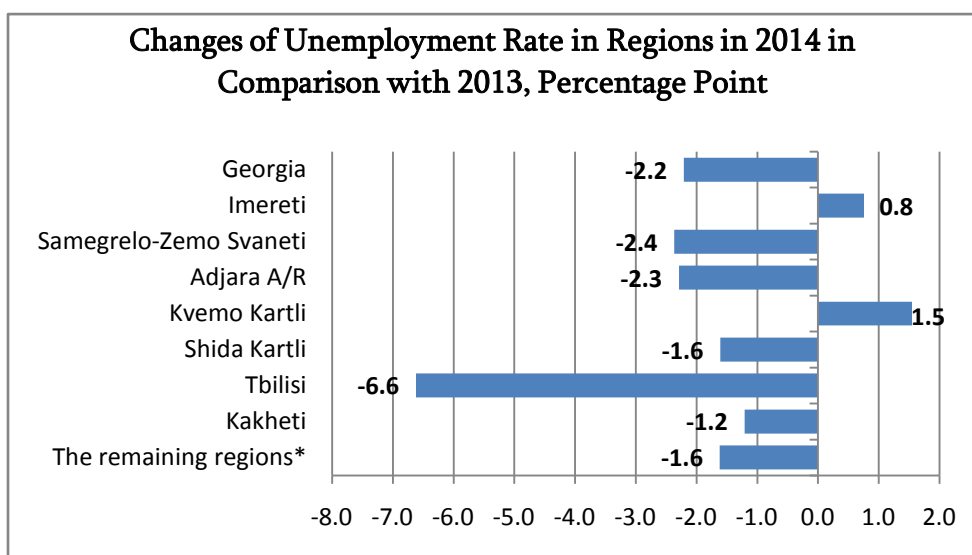

Employment and Unemployment

2014 (Annual)

In 2014 the annual unemployment rate in Georgia declined by 2.2 percentage points and equaled 12.4 percent. The labour market data related to unemployment are given in the charts below.