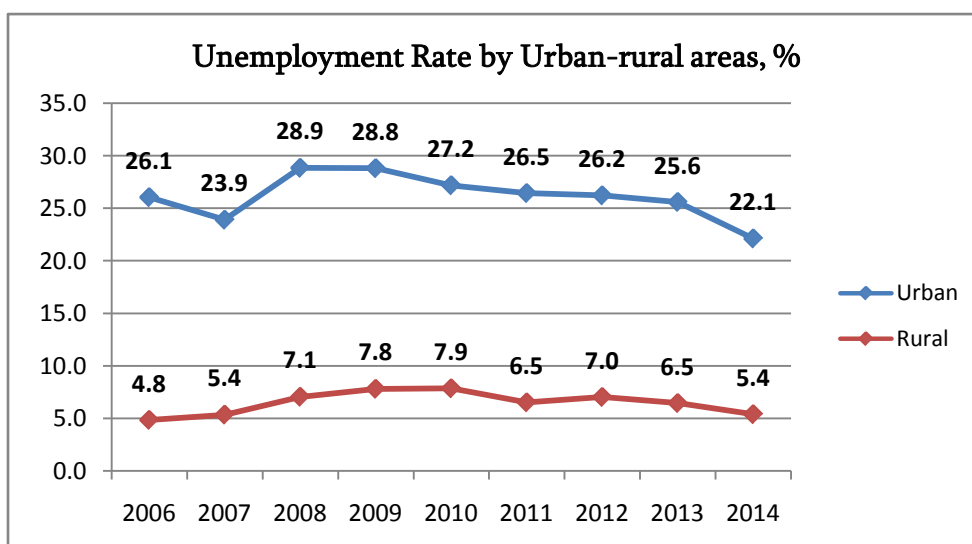

Employment and Unemployment

2014 (Annual)

In 2014 the annual unemployment rate in Georgia declined by 2.2 percentage points and equaled 12.4 percent. The labour market data related to unemployment are given in the charts below.