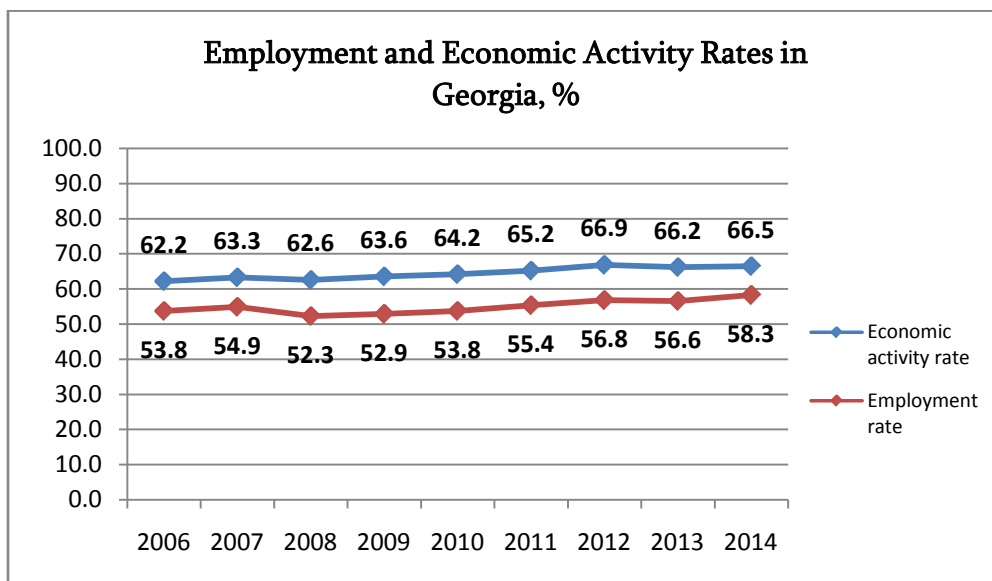

Employment and Unemployment

2014 (Annual)

In 2014 the annual unemployment rate in Georgia declined by 2.2 percentage points and equaled 12.4 percent. The labour market data related to unemployment are given in the charts below.