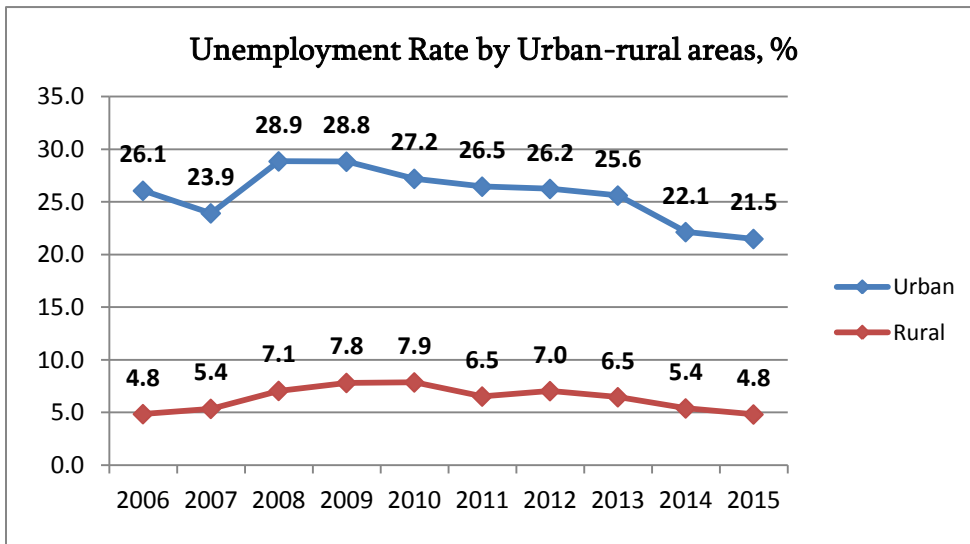

## Employment and Unemployment

2015 (Annual)

In 2015 the annual unemployment rate in Georgia declined by 0.4 percentage points and equaled 12.0 percent. The labour market data related to unemployment are given in the charts below.