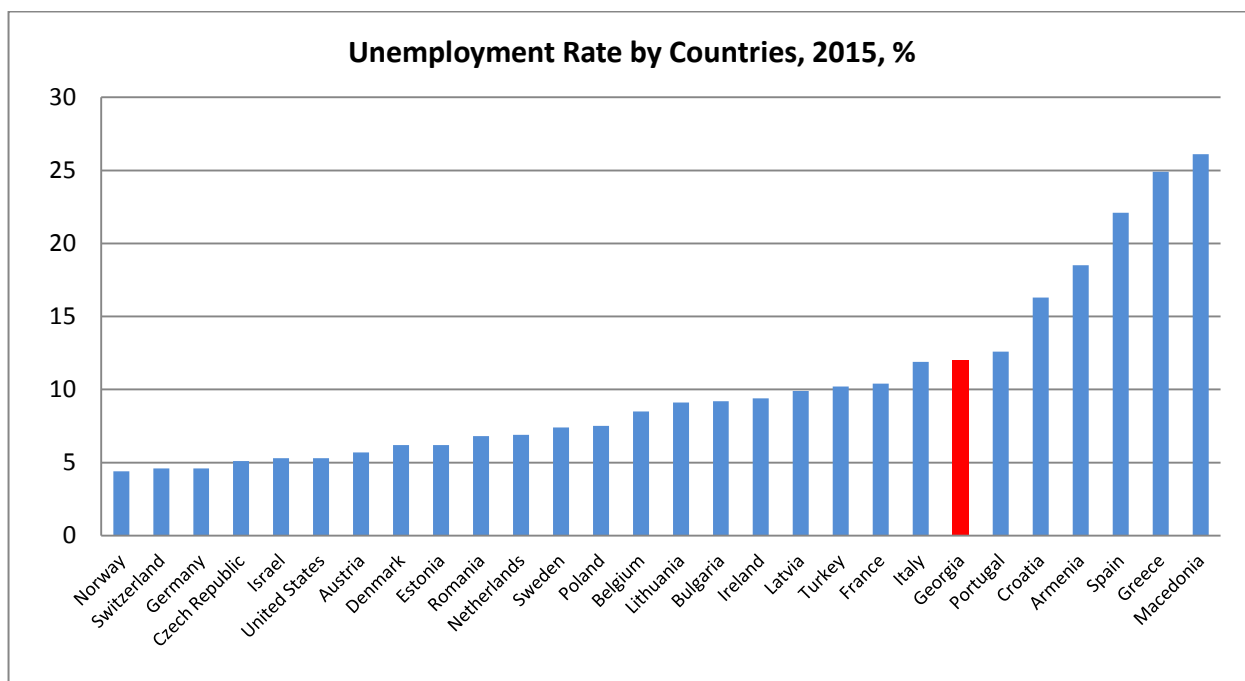

Source: International Labour Organization.

Contact person: Giorgi Kalakashvili, Tel.: (+995 32) 236 72 10 (600). E-mail: gkalakashvili@geostat.ge info@geostat.ge

www.geostat.ge, info@geostat.ge