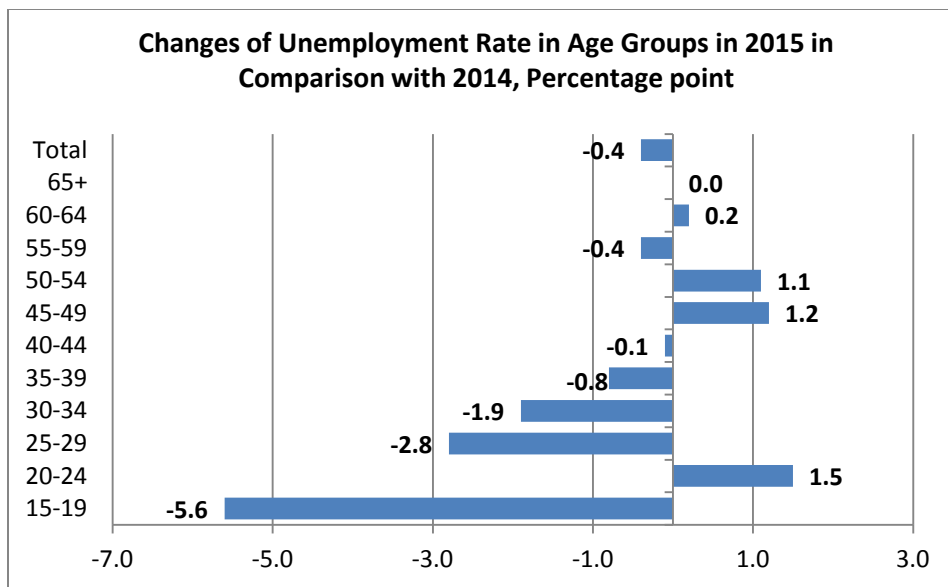

Source: International Labour Organization.

Contact person: Giorgi Kalakashvili, Tel.: (+995 32) 236 72 10 (600). E-mail: gkalakashvili@geostat.ge info@geostat.ge

www.geostat.ge, info@geostat.ge