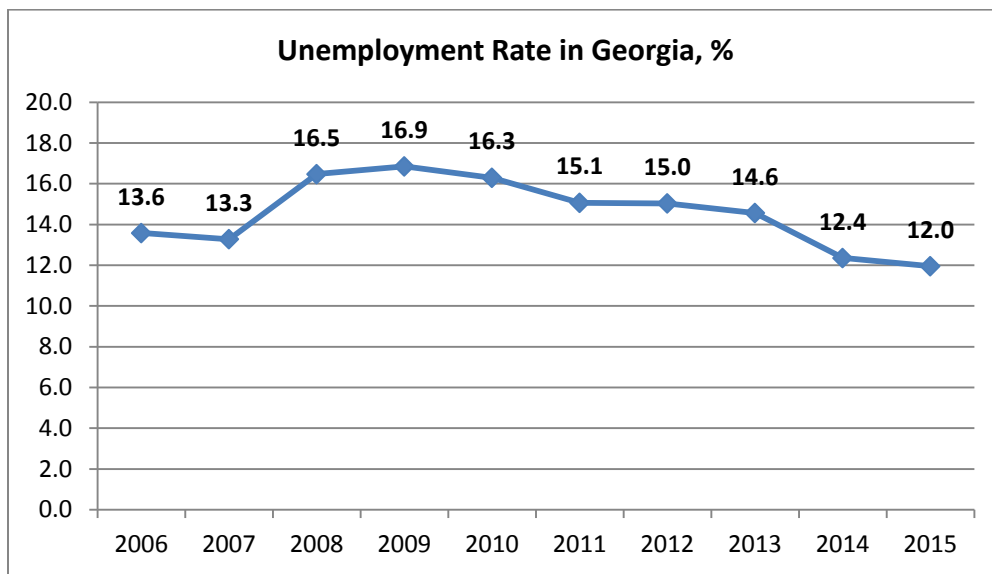

## Employment and Unemployment

2015 (Annual)

In 2015 the annual unemployment rate in Georgia declined by 0.4 percentage points and equaled 12.0 percent. The labour market data related to unemployment are given in the charts below.