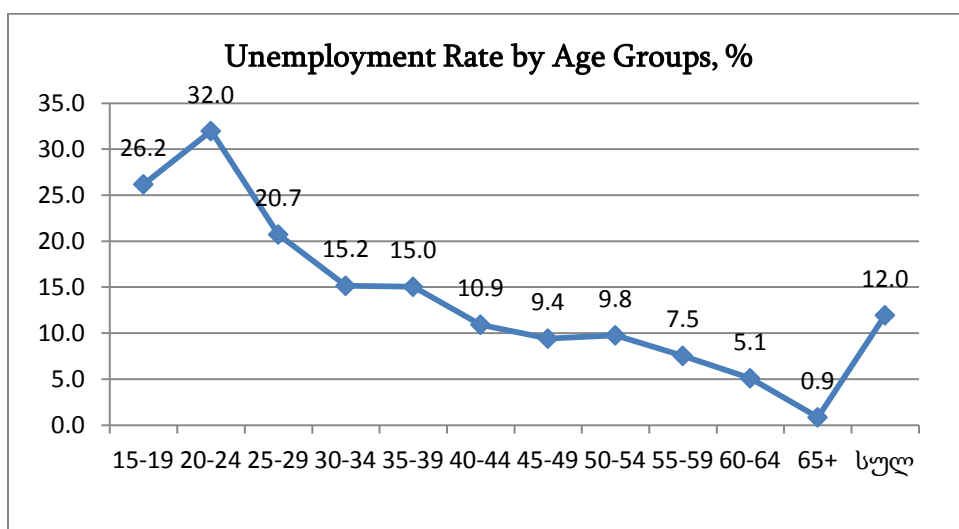

Source: International Labour Organization.

Contact person: Giorgi Kalakashvili, Tel.: (+995 32) 236 72 10 (600). E-mail: gkalakashvili@geostat.ge info@geostat.ge

www.geostat.ge, info@geostat.ge