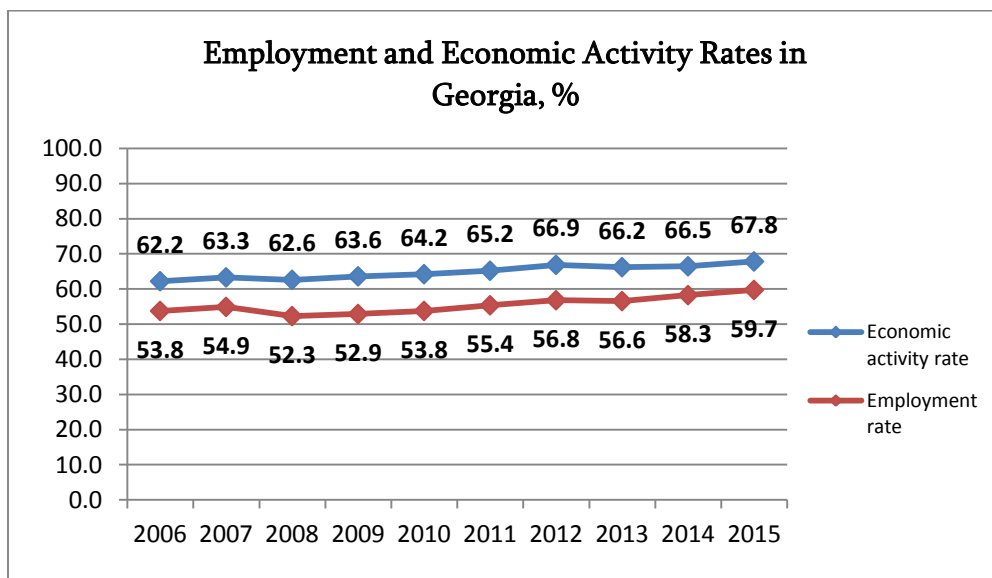

## Employment and Unemployment

2015 (Annual)

In 2015 the annual unemployment rate in Georgia declined by 0.4 percentage points and equaled 12.0 percent. The labour market data related to unemployment are given in the charts below.