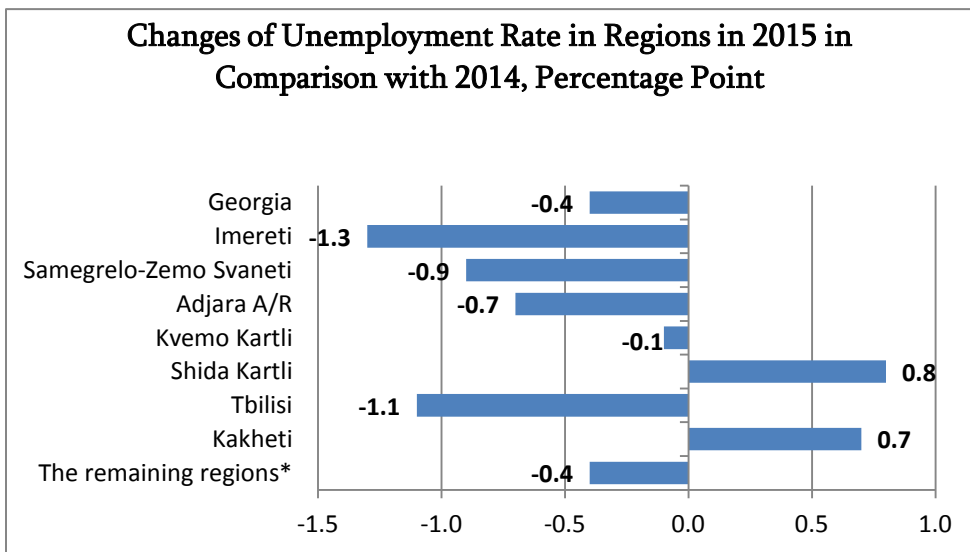

## Employment and Unemployment

2015 (Annual)

In 2015 the annual unemployment rate in Georgia declined by 0.4 percentage points and equaled 12.0 percent. The labour market data related to unemployment are given in the charts below.