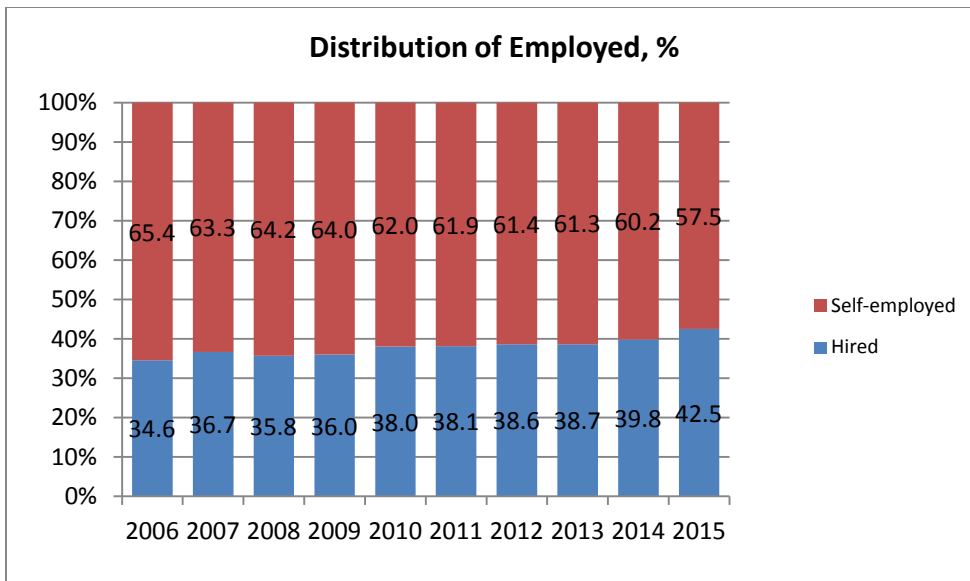

## Employment and Unemployment

2015 (Annual)

In 2015 the annual unemployment rate in Georgia declined by 0.4 percentage points and equaled 12.0 percent. The labour market data related to unemployment are given in the charts below.