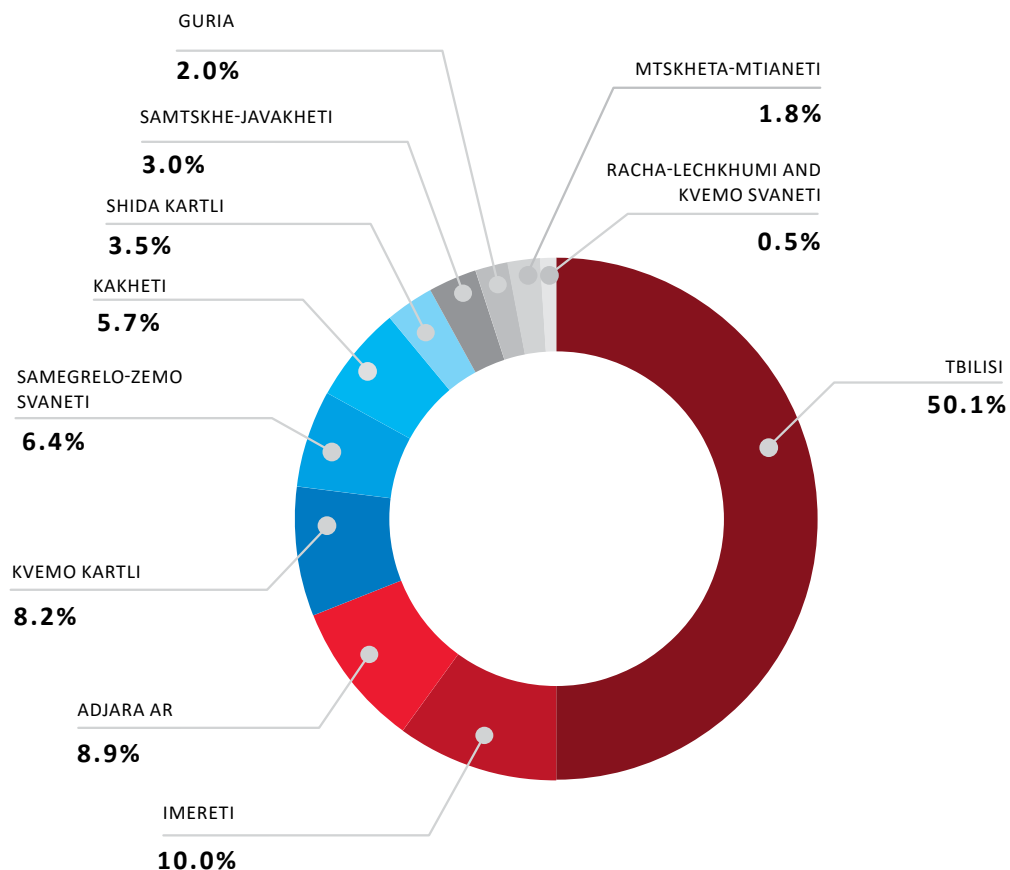

National Statistics Office of Georgia

REGIONAL GROSS DOMESTIC PRODUCT

2017

25.12.2018

www.geostat.ge

25.12.2018

REGIONAL GROSS DOMESTIC PRODUCT, 2017

Gross Domestic Product (GDP) of Georgia at current prices in 2017 amounted to 37 846.6 million GEL. The largest share of GDP by region are held by Tbilisi (50.1 percent), followed by Imereti (10.0 percent), Adjara (8.9 percent), Kvemo Kartli (8.2 percent) and Samegrelo-Zemo Svaneti (6.4 percent).

STRUCTURE OF GROSS DOMESTIC PRODUCT BY REGIONS 2017

Note: Individual figures may not sum up to the total due to rounding.

Taxes and subsidies are distributed according to the structure of value-added.

NATIONAL STATISTICS OFFICE OF GEORGIA

25.12.2018

The largest share in the value-added of Tbilisi is held by Trade (27.4 percent), followed by Transport and Communication (14.8 percent) and Construction (13.7 percent). In Imereti the primary sectors include Industry (17.2 percent), Agriculture (12.9 percent) and Public Administration (12.2 percent), while in Adjara – the third region of Georgia in terms of value-added volume - Construction (16.0 percent), Trade, repair of vehicles, personal & household goods (12.2 percent) and Transport and Communication (8.8 percent) represent the main spheres of economic activity. In Kvemo Kartli the following sectors prevailed: Industry (37.2 percent), Agriculture (17.9 percent) and Public Administration (7.1 percent).