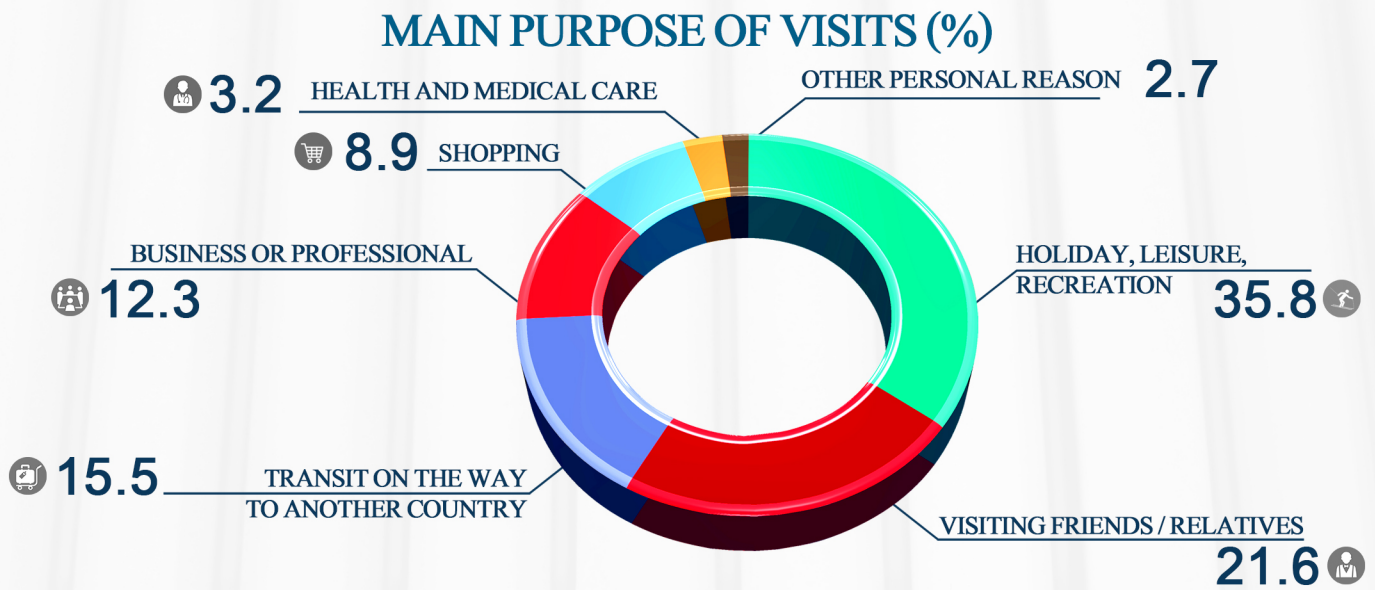

# INBOUND TOURISM STATISTICS

### VISITORS BY AGE

15.05.2019  
WWW.GEOSTAT.GE

### VISITORS BY GENDER

65.2 % 34.8 %

### EXPENDITURE MLN. GEL