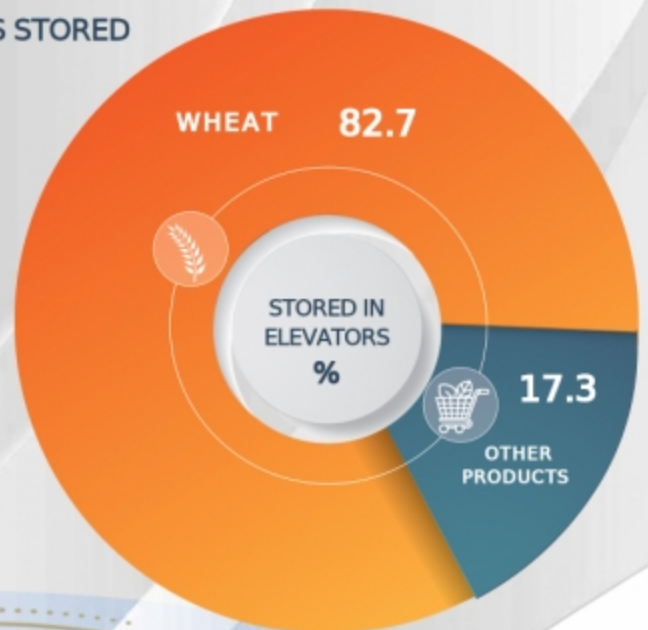

SURVEY RESULTS FOR LIVESTOCK SLAUGHTERHOUSES, GRAIN STORAGE ELEVATORS AND COLD STORAGE FACILITIES 2020 III QUARTER

HOW MANY
FUNCTIONED:

EMPLOYED
PERSONS:

PRODUCTS STORED

HOW MANY CATTLE AND POULTRY WERE SLAUGHTERED THOUSAND SOULS/ WINGS

TONS

HOW MANY MEATS WERE PRODUCED