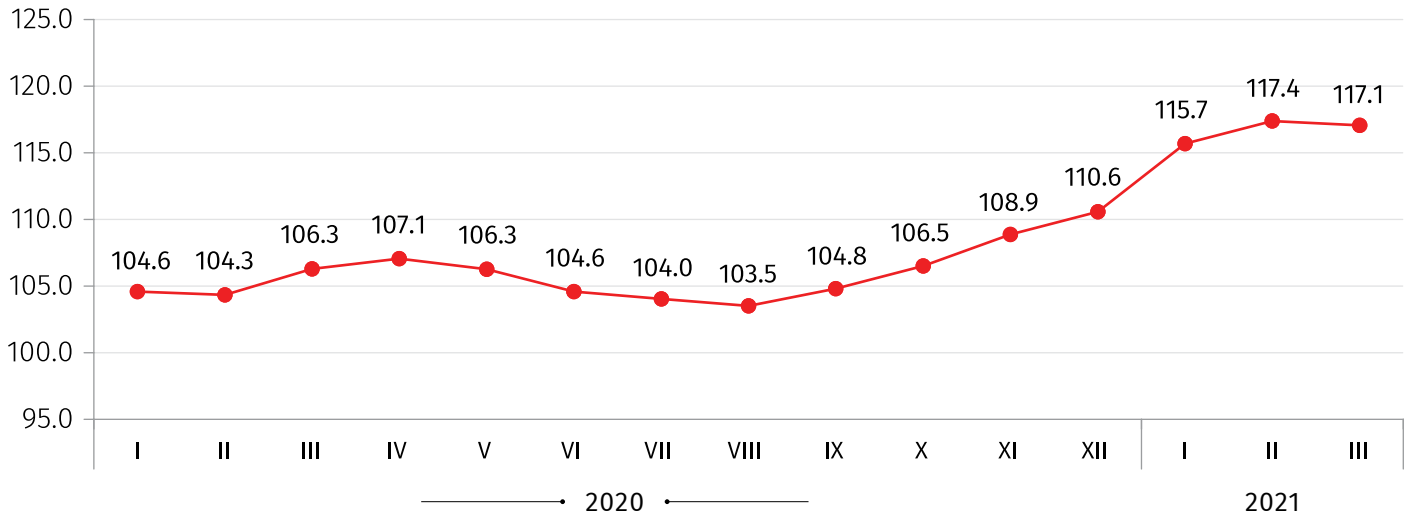

NATIONAL STATISTICS OFFICE OF GEORGIA

20.04.2021

DOMESTIC PRODUCER PRICE INDEX FOR INDUSTRIAL PRODUCTS (THE SAME MONTH OF THE PREVIOUS YEAR =100)

CONTACT PERSON:

Giorgi Tetrauli, Tel: (+995 32) 236 72 10 (400).

E-mail: gtetrauli@geostat.ge