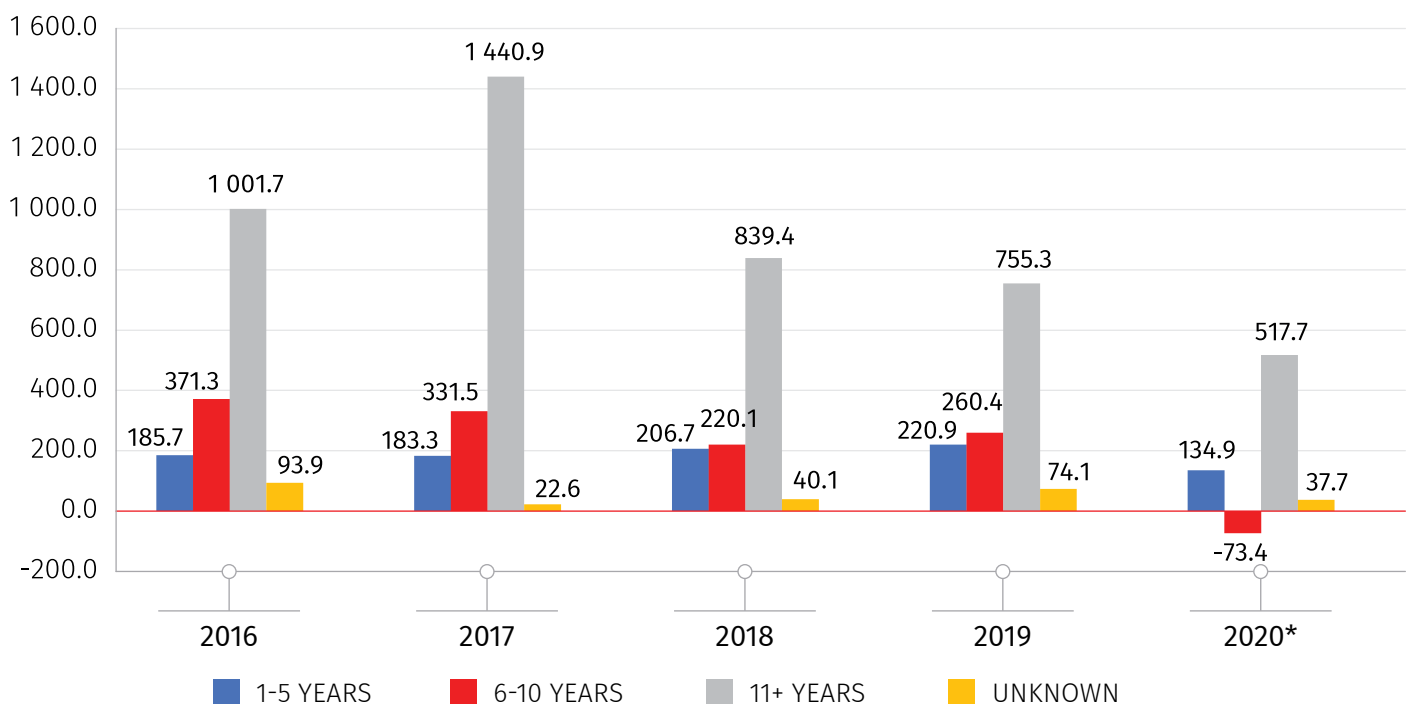

National Statistics Office of Georgia started publication of the data on Foreign Direct Investments (FDI) in Georgia by age of enterprises from July 2021.

Development of FDI by age of enterprises is one of the priority directions of the National Strategy for the Development of Official Statistics of Georgia 2020-2023.

The new indicator includes information on FDI in Georgia by different age groups of enterprises.

The data will be published quarterly on the [website of Geostat](http://www.geostat.ge) and will be available to any interested users.

The chart below shows dynamics of FDI in Georgia by age of enterprises during 2016-2021.

CHART №1

FDI BY AGE GROUPS OF ENTERPRISES IN 2016-2020
(MILLION US DOLLARS)

*Preliminary data.

NATIONAL STATISTICS OFFICE OF GEORGIA