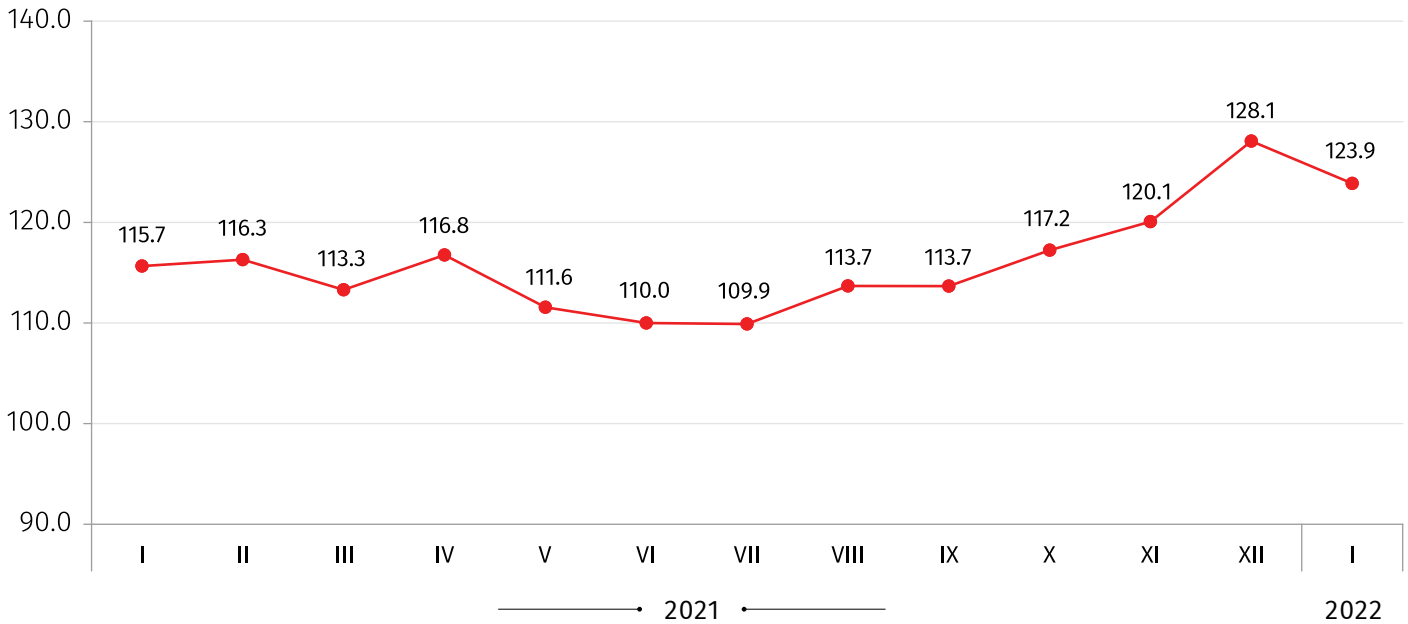

NATIONAL STATISTICS OFFICE OF GEORGIA

21.02.2022

EXPORT PRICE INDEX (SAME MONTH OF THE PREVIOUS YEAR=100)

CONTACT PERSONS:

Giorgi Tetrauli Tel: (+995 32) 236 72 10 (400). E-mail: gtetrauli@geostat.ge

Mariam Kavelashvili. Tel: (+995 32) 236 72 10 (020). E-mail: mkavelashvili@geostat.ge