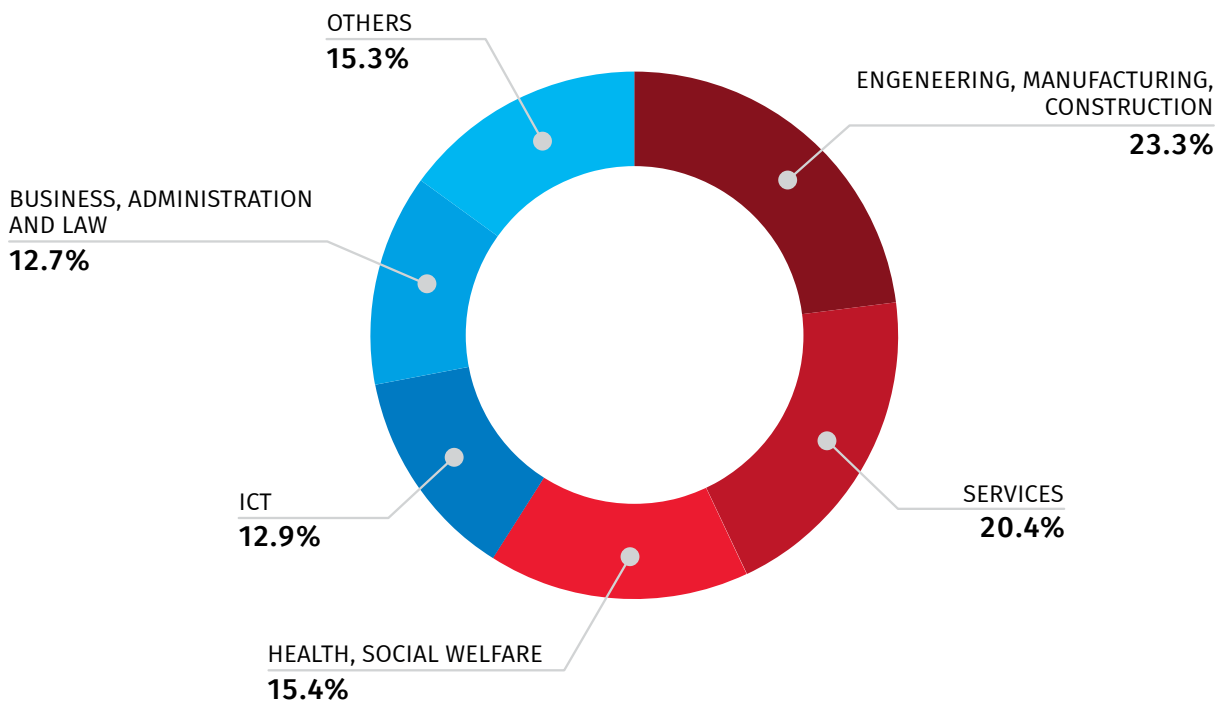

01.03.2023

INDICATORS OF VOCATIONAL EDUCATION INSTITUTIONS (2022)

By the end of 2022, 94 educational institutions (42 public and 52 private) were in Georgia that conducted admission of students in vocational education programs.

In 2022, 14 103 students were admitted, 46.6 % of whom are women and 53.4% men. Compared to 2021, student admissions are increased by 25.9 %.

The chart below presents the number of admitted students by vocational education programs in 2022.

CHART №1

DISTRIBUTIONS OF ADMITTED STUDENTS BY PROGRAMS, 2022