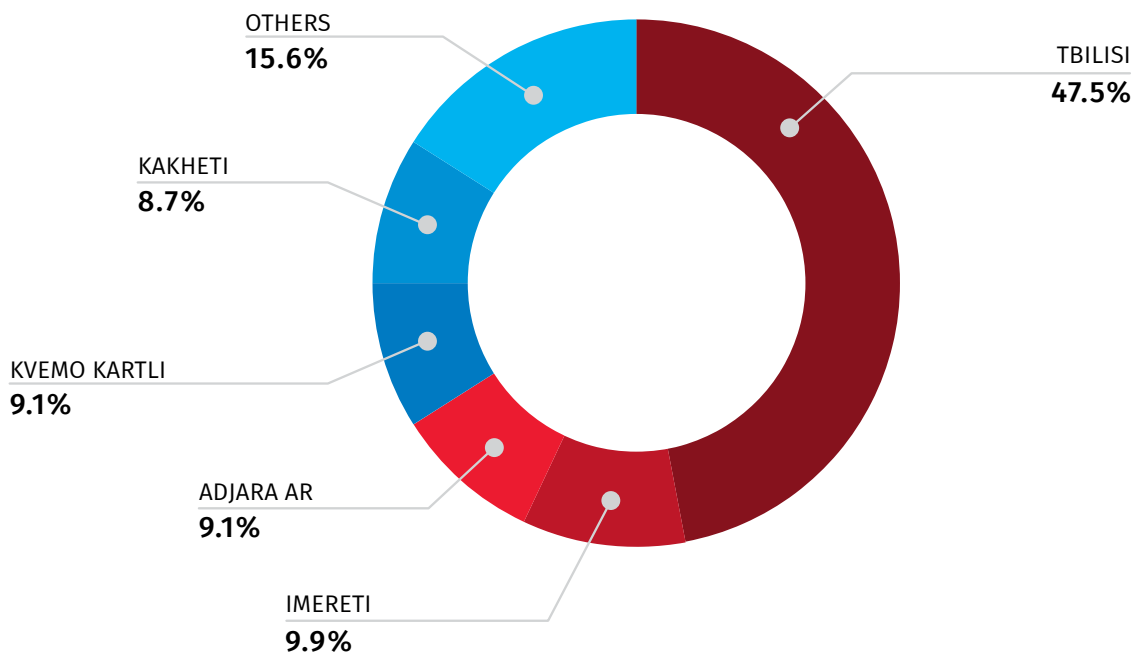

01.03.2023

As for the data by regions, Tbilisi has the leading position with the number of admitted students (36.7%), followed by Adjara (19.9%), Imereti (10.0%), Samegrelo-Zemo Svaneti (9.4%), Kakheti (6.1%), Kvemo Kartli (6.0%).

In 2022, 263 students were admitted with special educational needs, 38.8 % of whom are women and 61.2% men. As for the data by regions, Tbilisi has the leading position with the number of admitted students (47.5%), and next is Imereti (9.9%).

The chart below presents the number of admitted students with special educational needs by regions in 2022.

CHART №2

**DISTRIBUTIONS OF ADMITTED STUDENTS
WITH SPECIAL EDUCATIONAL NEEDS BY REGIONS, 2022**