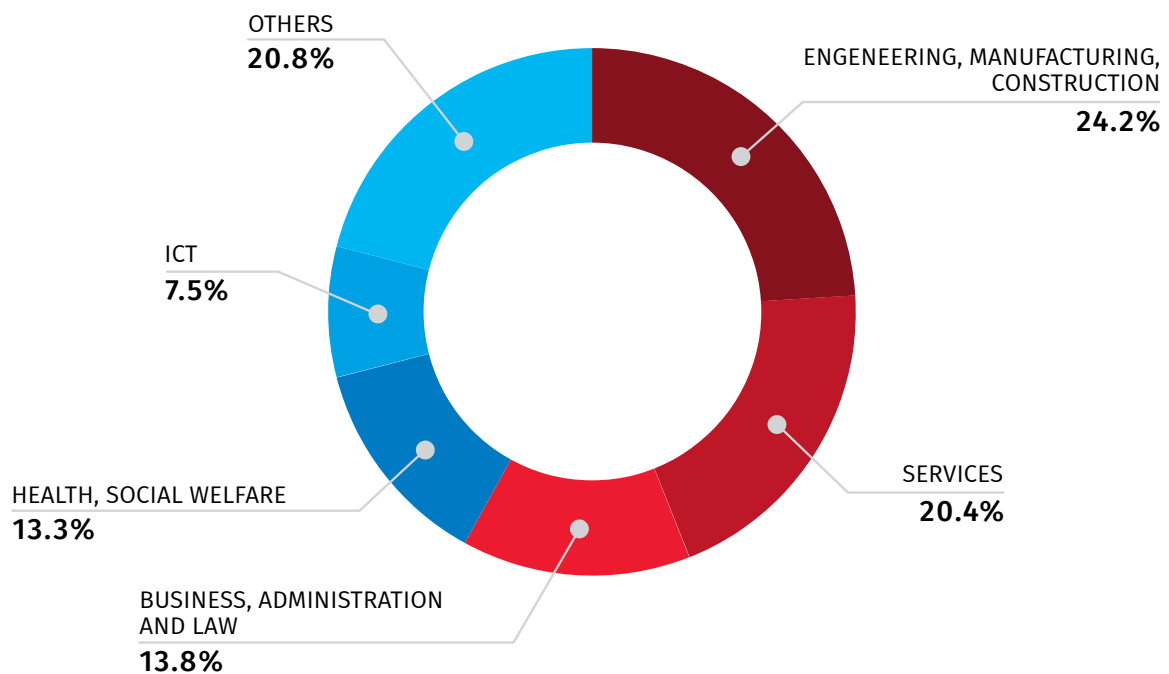

01.03.2023

In 2022, the number of graduates was 7 605 persons, out of which 48.8 % were women and 51.2 % - men. Most of them come from Engineering, Manufacturing, Construction (24.2%) programs, Services (20.4%), Business, Administration and Law (13.8%), Health, Social welfare programs (13.3%).

The chart below presents the number of graduates by vocational education programs in 2022.

CHART №3

**DISTRIBUTION OF GRADUATES
BY PROGRAMS, 2022**

CONTACT PERSONS:

Vasil Tsakadze, Tel.: (+995 32) 236 72 10 (600), E-mail: vtsakadze@geostat.ge

Mariam Kavelasvili, Tel.: 2 36 72 10 (020), E-mail: mkavelashvili@geostat.ge