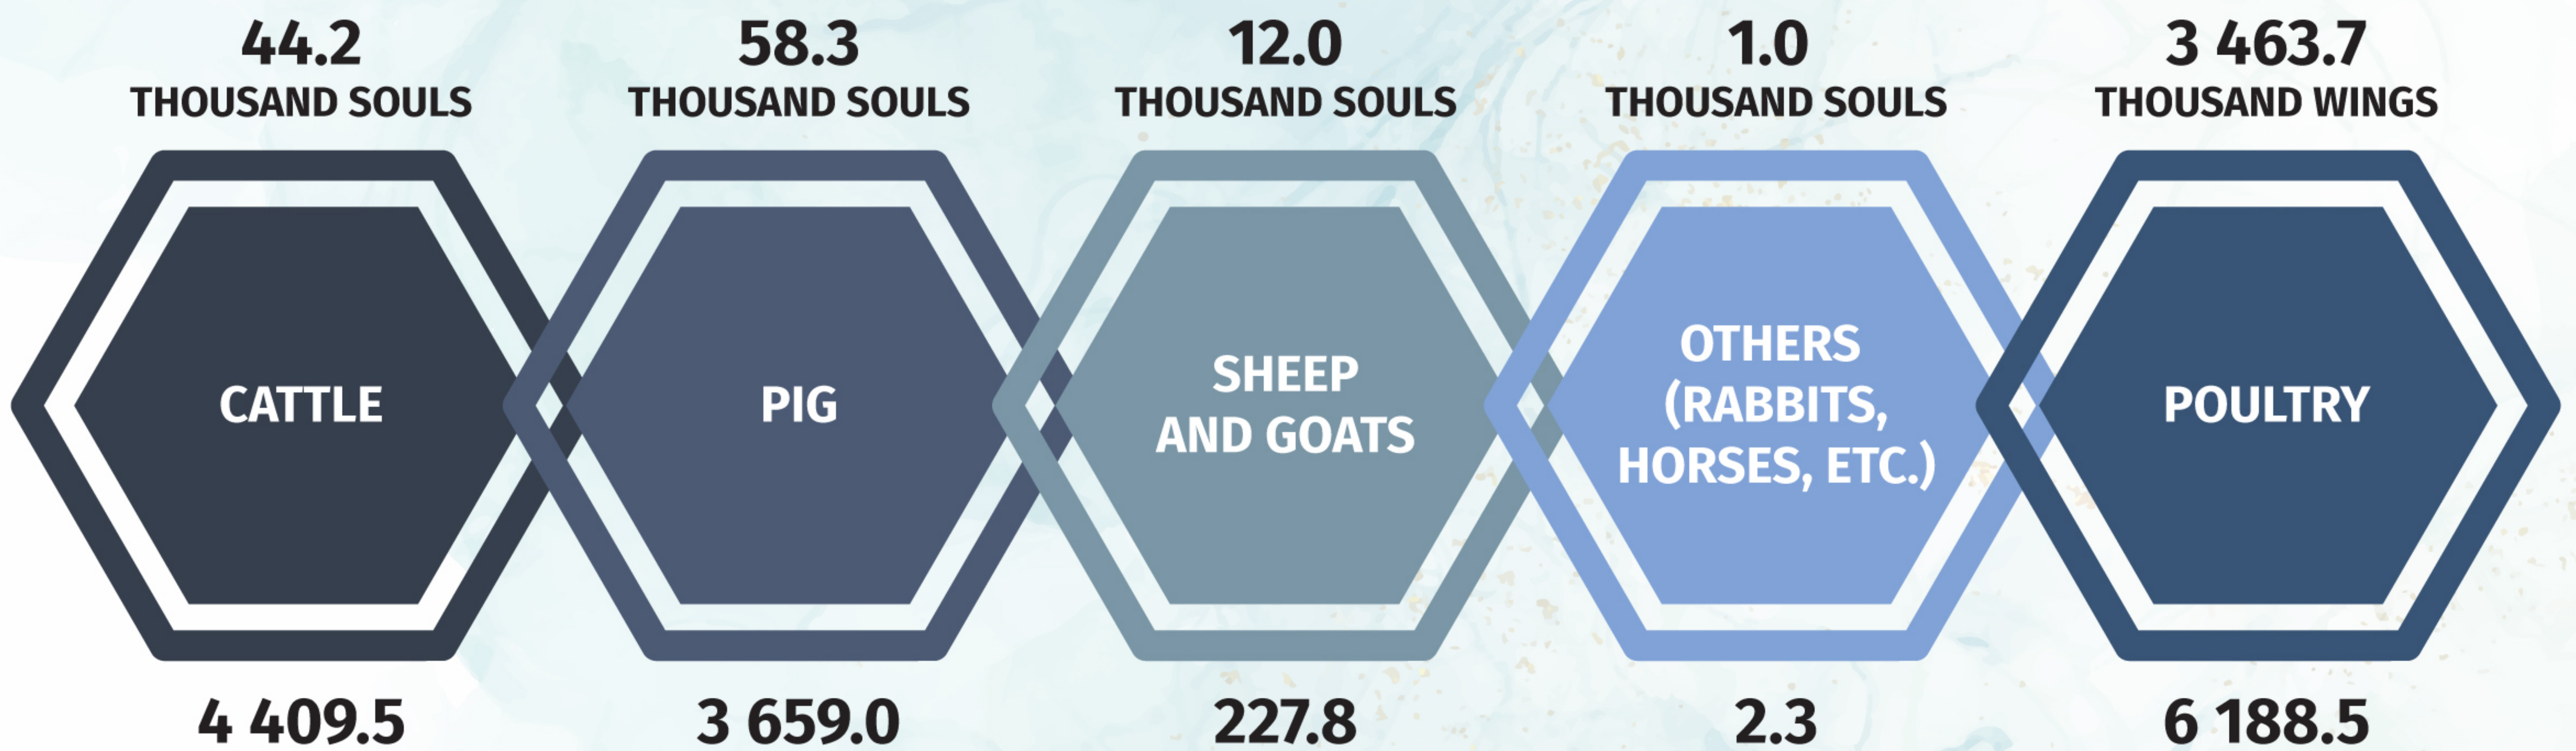

SURVEY RESULTS FOR LIVESTOCK SLAUGHTERHOUSES, GRAIN STORAGE ELEVATORS AND COLD STORAGE FACILITIES II QUARTER, 2023

HOW MANY FUNCTIONED

EMPLOYED PERSONS

126	LIVESTOCK AND POULTRY SLAUGHTERHOUSES	1 065
202	COLD STORAGE FACILITIES	1 272
39	GRAIN STORAGE ELEVATORS	486

HOW MANY CATTLE AND POULTRY WERE SLAUGHTERED, THOUSAND SOULS/WINGS

HOW MANY MEATS WERE PRODUCED, TONS

PRODUCTS STORED IN COLD STORAGE FACILITIES

STORED IN ELEVATORS