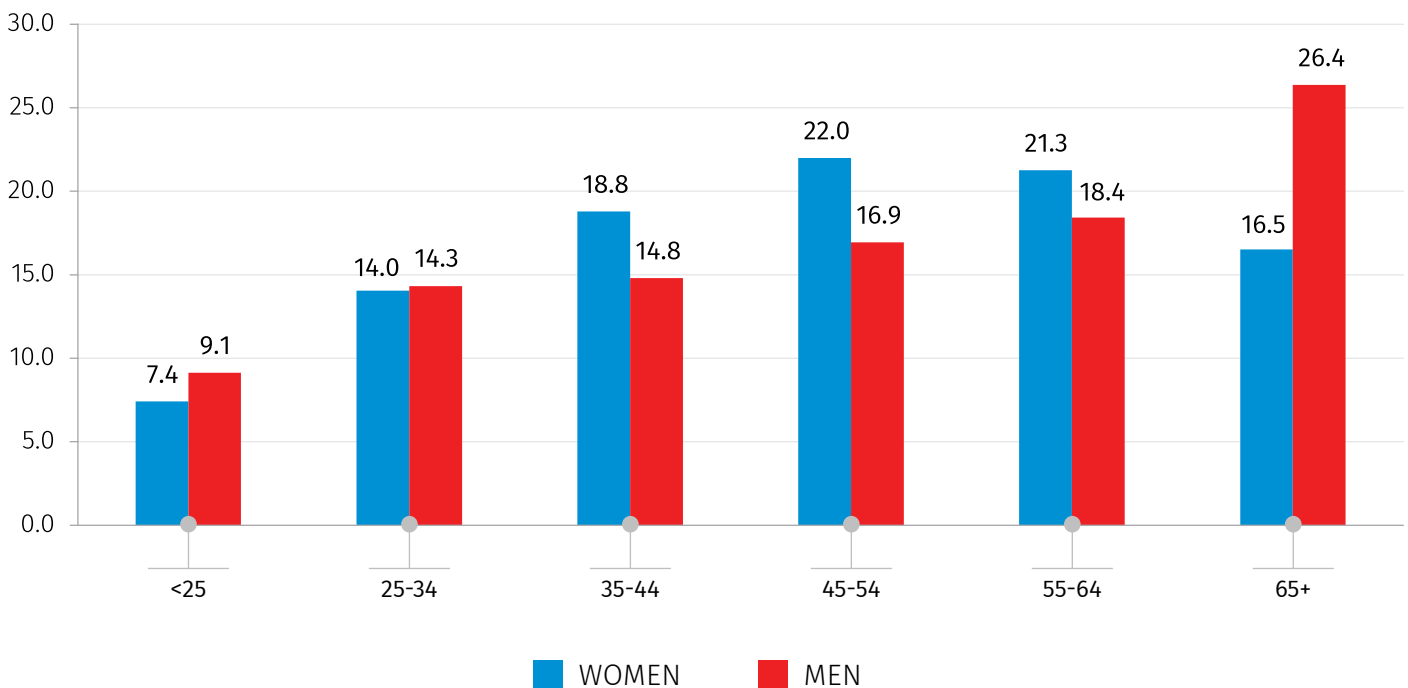

The chart below presents the distribution of researchers by level of education and sex.

CHART №1

**DISTRIBUTION OF RESEARCHERS BY LEVEL OF EDUCATION AND SEX, 2022**  
(%)

01.11.2023

As for the distribution of researchers by age, the highest rate for women falls in the age group of 45-54 years (22.0%), instead of men 65 and higher 26.4%

The chart below presents the distribution of researchers by age groups and sex.

CHART №2

DISTRIBUTION OF RESEARCHERS BY AGE AND SEX, 2022  
(%)

The largest part of researchers work in social sciences and their total number amounts to 3 167 (24.4%), while the smallest part of researchers work in agricultural and veterinary fields, where about 472 persons (3.6%) are employed.