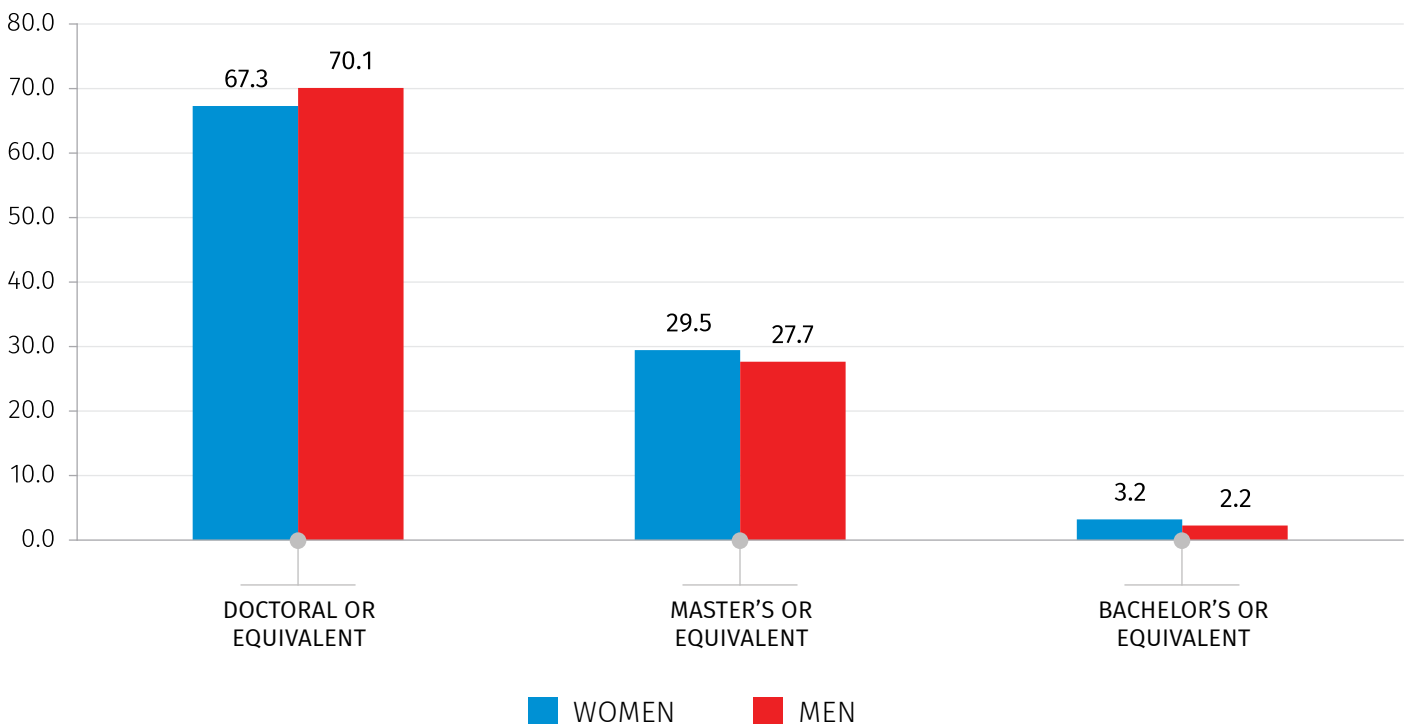

Number of employees in Research and Development increased by 7.5 percent and amounted to 15 099, of which 12 991 were researchers. 53.9 percent of researchers are women and 46.1 percent are men.

68.6 percent of researchers has doctoral or equivalent degree, 28.6 percent - master's or equivalent degree and 2.8 percent - bachelor's or equivalent.

The chart below presents the distribution of researchers by level of education and sex.

CHART №1

**DISTRIBUTION OF RESEARCHERS BY LEVEL OF EDUCATION AND SEX, 2022**  
(%)

01.11.2023

As for the distribution of researchers by age, the highest rate for women falls in the age group of 45-54 years (22.0%), instead of men 65 and higher 26.4%