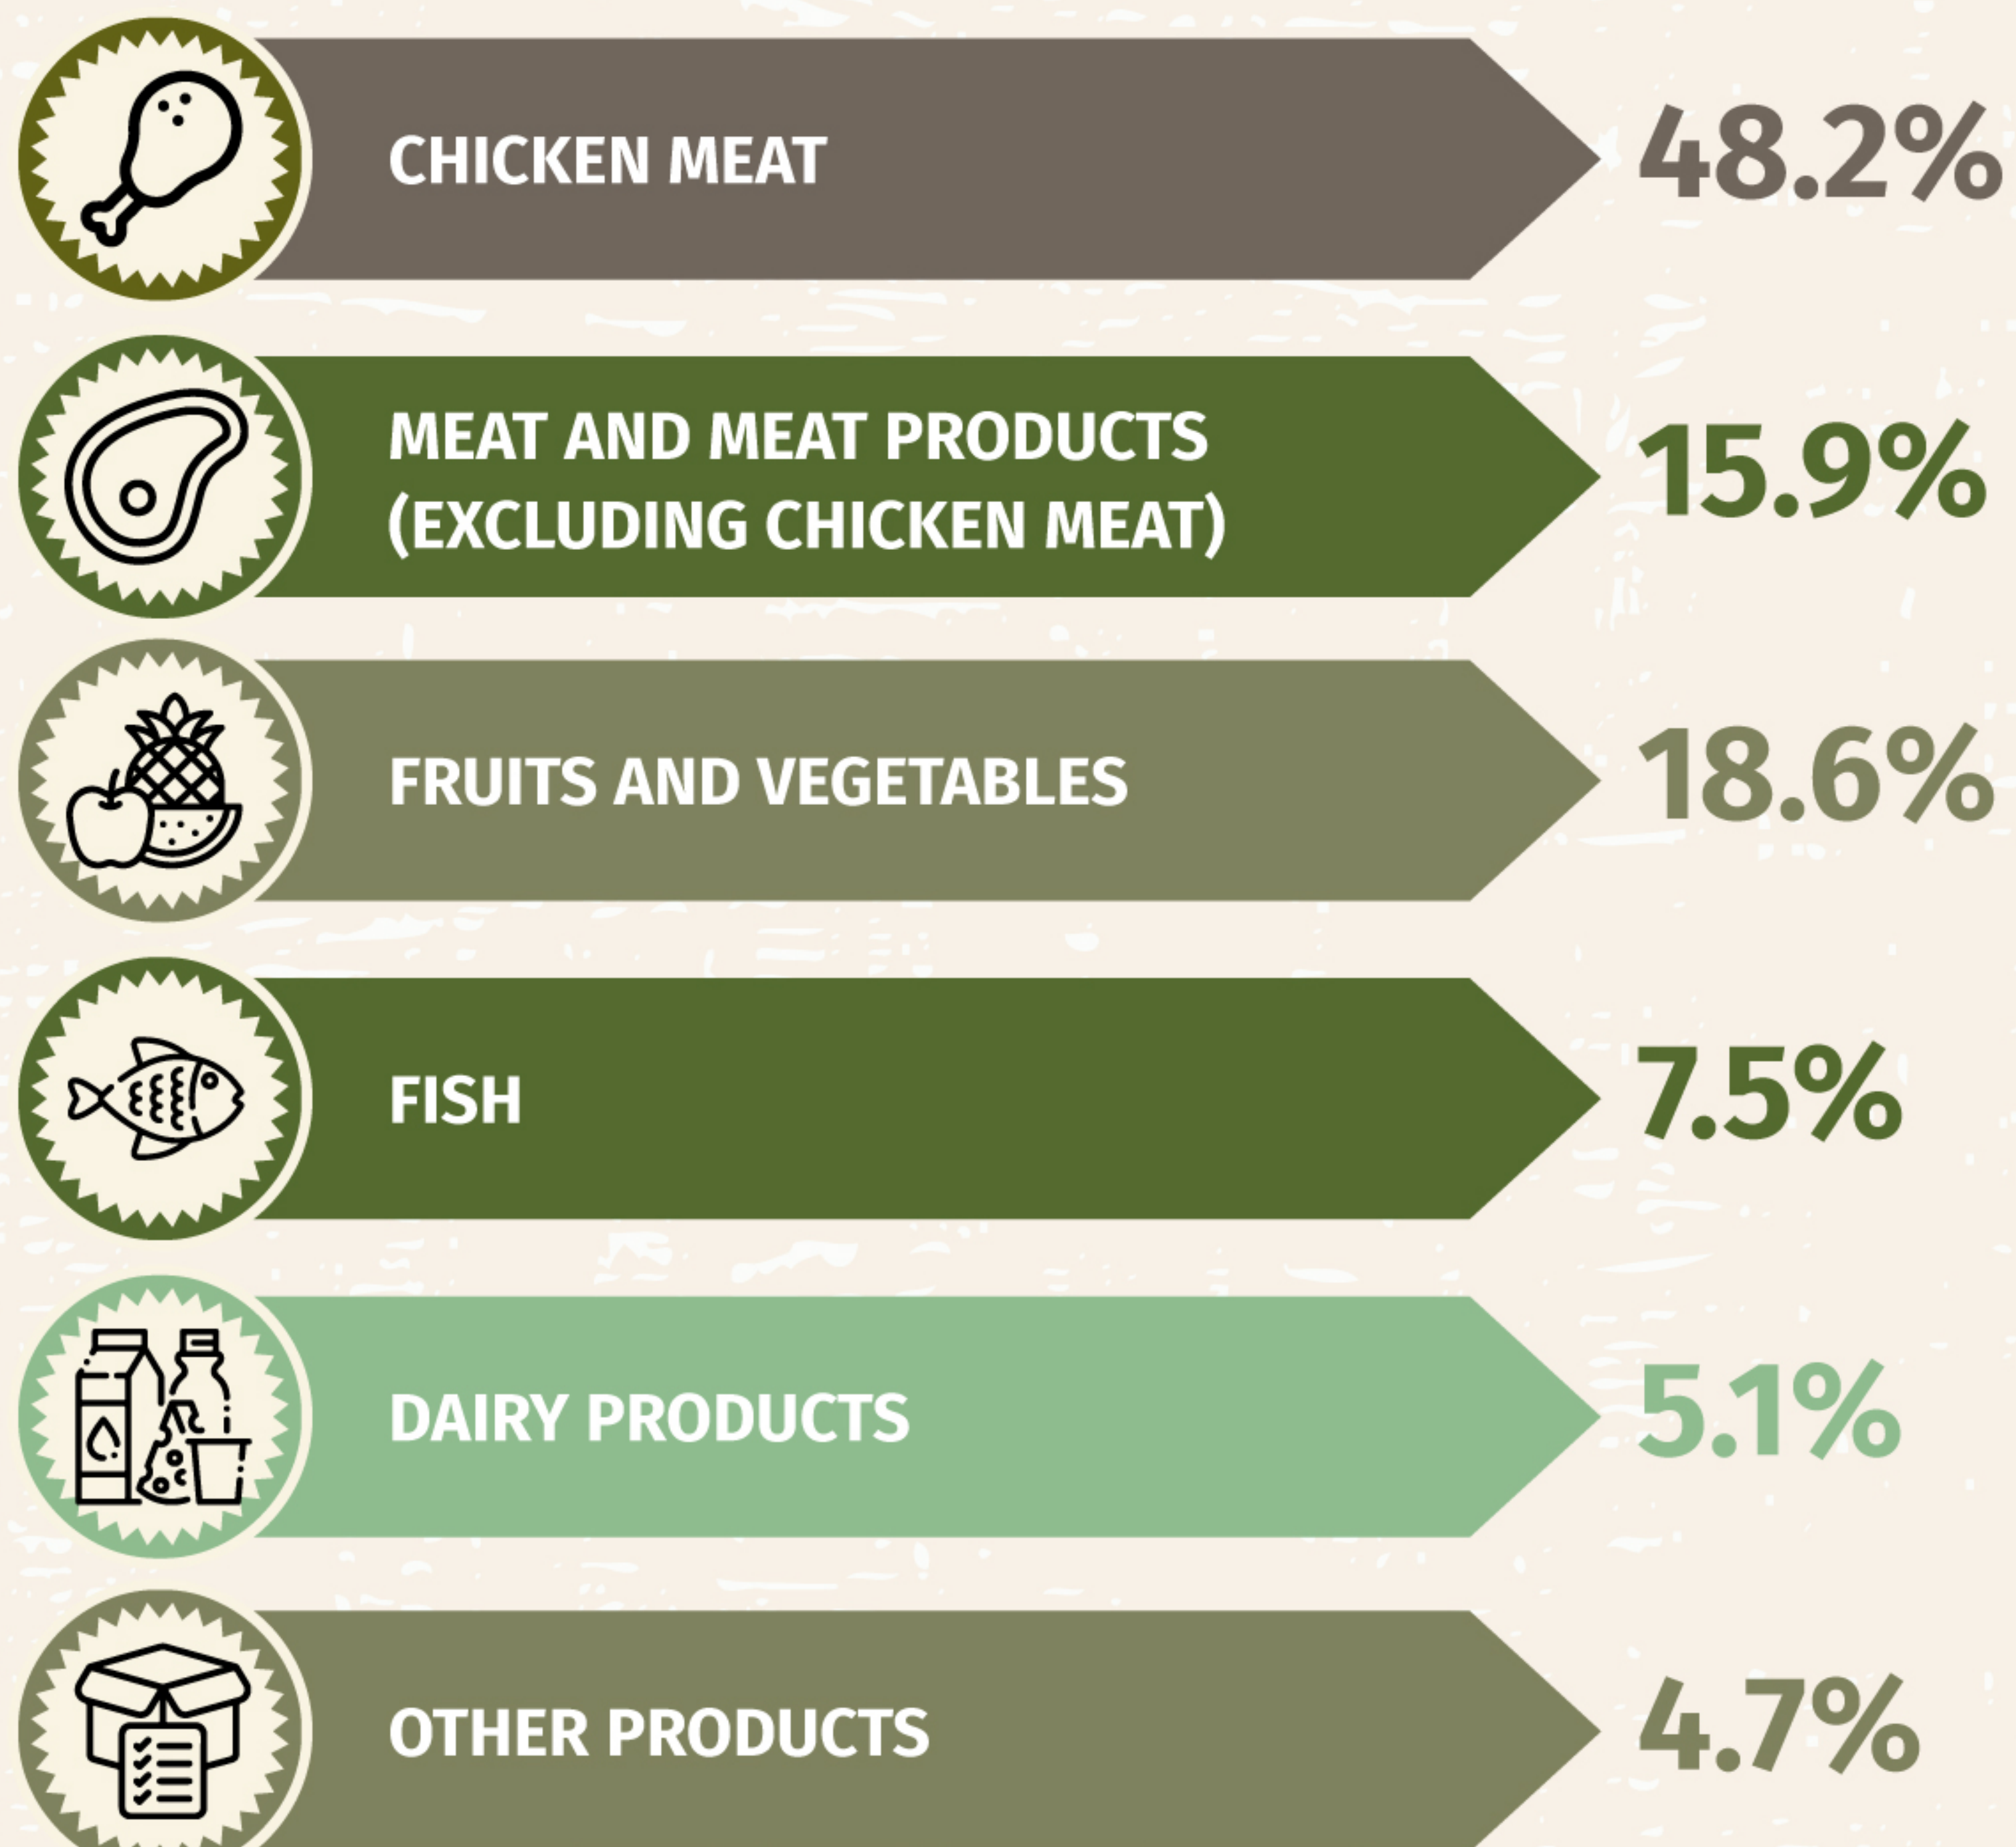

SURVEY RESULTS FOR LIVESTOCK SLAUGHTERHOUSES, GRAIN STORAGE ELEVATORS AND COLD STORAGE FACILITIES

III QUARTER, 2023

EMPLOYED PERSONS

HOW MANY FUNCTIONED

HOW MANY CATTLE AND POULTRY WERE SLAUGHTERED, THOUSAND SOULS/ WINGS

HOW MANY MEATS WERE PRODUCED, TONS

PRODUCTS STORED IN COLD STORAGE FACILITIES

STORED IN ELEVATORS