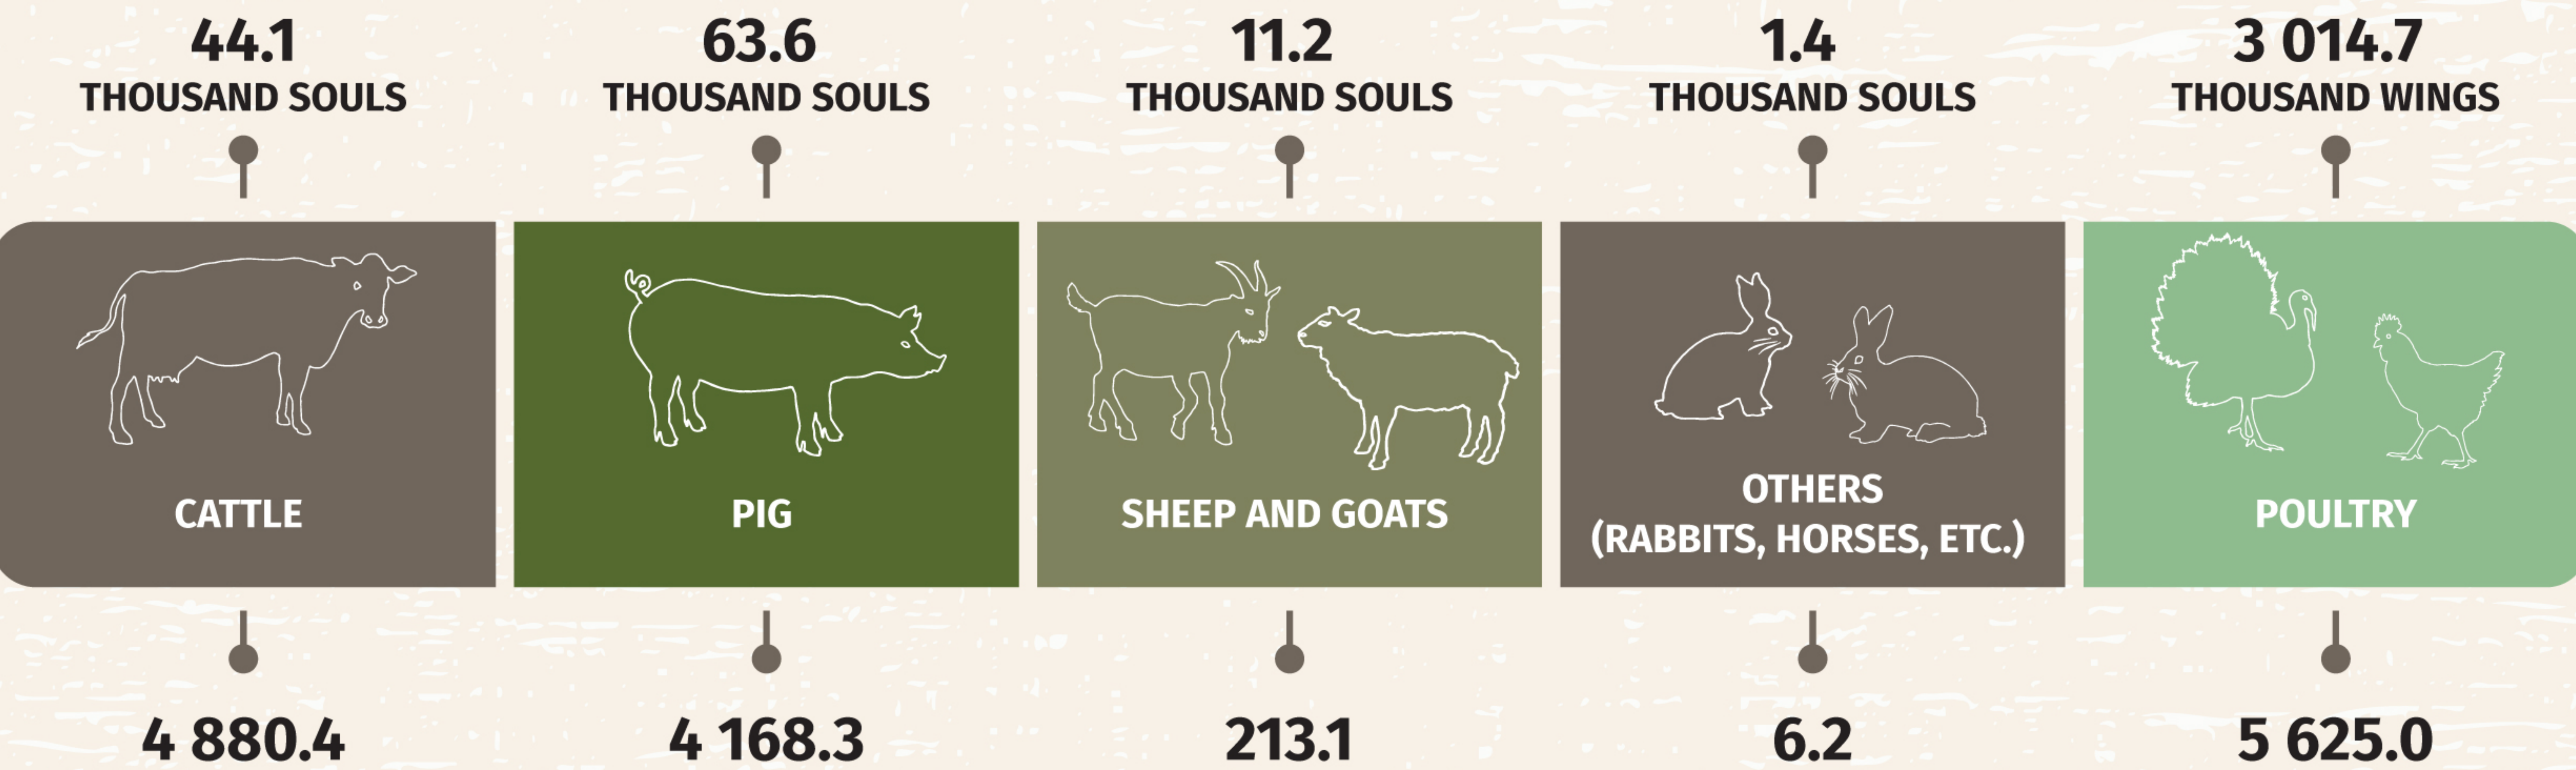

SURVEY RESULTS FOR LIVESTOCK SLAUGHTERHOUSES, GRAIN STORAGE ELEVATORS AND COLD STORAGE FACILITIES

III QUARTER, 2023

EMPLOYED PERSONS

HOW MANY FUNCTIONED

HOW MANY CATTLE AND POULTRY WERE SLAUGHTERED, THOUSAND SOULS/ WINGS

HOW MANY MEATS WERE PRODUCED, TONS

PRODUCTS STORED IN COLD STORAGE FACILITIES

STORED IN ELEVATORS