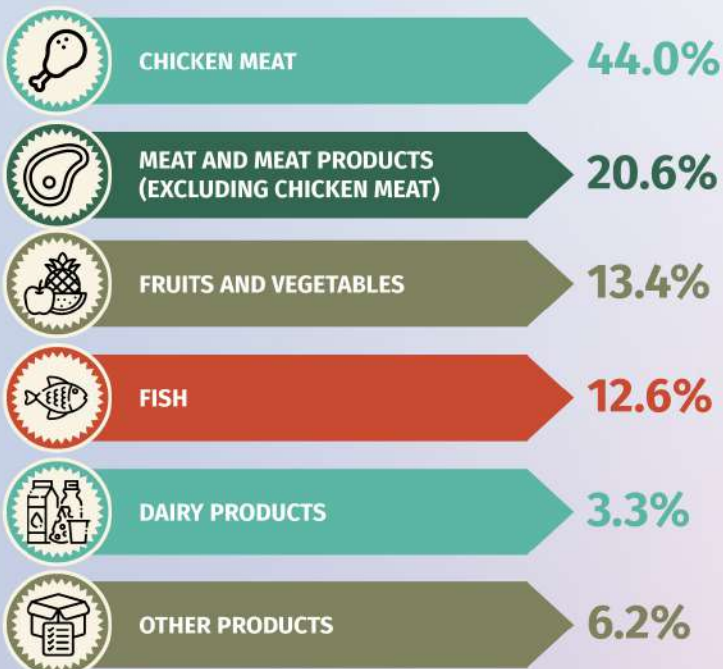

SURVEY RESULTS FOR LIVESTOCK SLAUGHTERHOUSES, GRAIN STORAGE ELEVATORS AND COLD STORAGE FACILITIES 2023

HOW MANY FUNCTIONED

144

LIVESTOCK AND POULTRY SLAUGHTERHOUSES

1 262

EMPLOYED PERSONS

373

COLD STORAGE FACILITIES

2 075

43

GRAIN STORAGE ELEVATORS

541

HOW MANY CATTLE AND POULTRY WERE SLAUGHTERED

172.8
THOUSAND SOULS

CATTLE

19 232.5

254.1
THOUSAND SOULS

PIG

17 449.7

36.8
THOUSAND SOULS

SHEEP AND GOATS

680.0

5.6
THOUSAND SOULS

OTHERS (RABBITS, HORSES, ETC.)

20.0

12 689.8
THOUSAND WINGS

POULTRY

23 236.0

HOW MANY MEATS WERE PRODUCED, TONS

PRODUCTS STORED IN COLD STORAGE FACILITIES