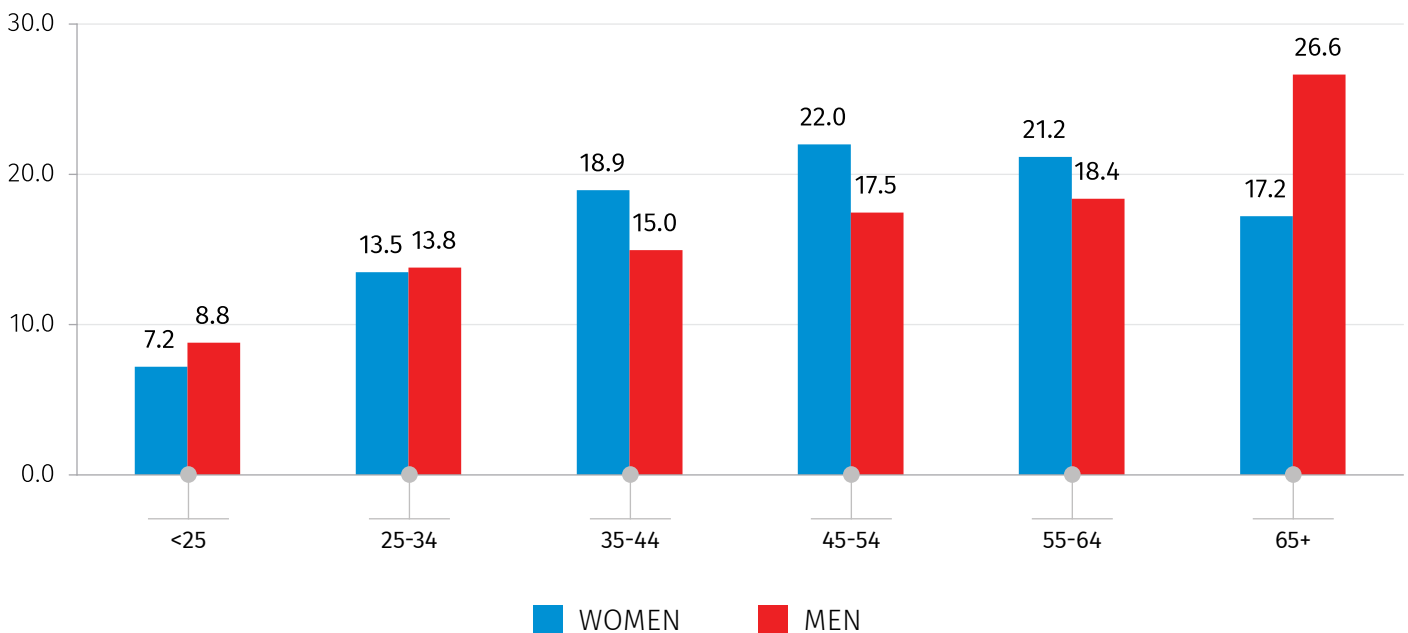

The chart below presents the distribution of researchers by level of education and sex.

CHART №1

**DISTRIBUTION OF RESEARCHERS BY LEVEL OF EDUCATION AND SEX, 2023**  
(%)

01.11.2024

As for the distribution of researchers by age, the highest rate for women falls in the age group of 45-54 years (22.0%), instead of men 65 and higher 26.6%.

The chart below presents the distribution of researchers by age groups and sex.

CHART №2

DISTRIBUTION OF RESEARCHERS BY AGE AND SEX, 2023

(%)

The largest part of researchers work in social sciences and their total number amounts to 3 215 (24.5%), while the smallest part of researchers work in agricultural and veterinary fields, where about 470 persons (3.6%) are employed.