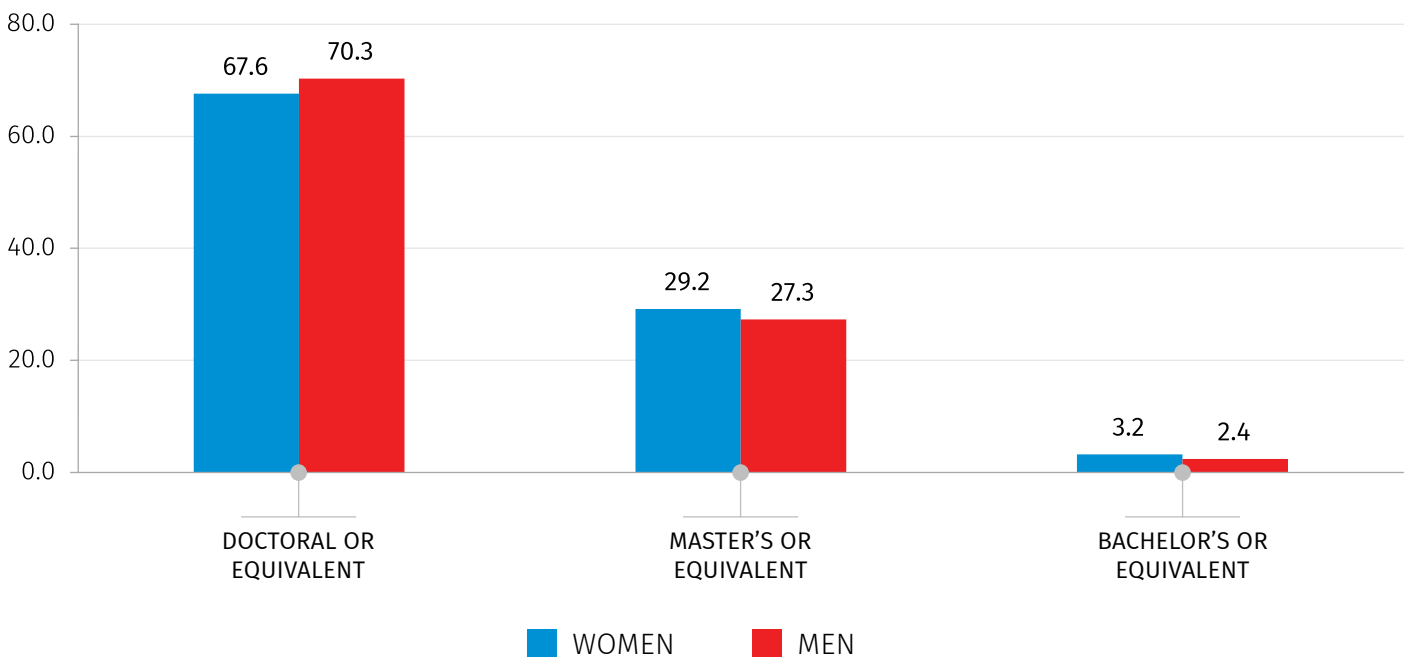

## **2023**

01.11.2024  
www.geostat.ge

01.11.2024

**SURVEY OF RESEARCH AND DEVELOPMENT IN HIGHER EDUCATION INSTITUTIONS  
AND IN SCIENTIFIC INSTITUTIONS  
(2023 YEAR)**

In 2023, the Research and Development in Georgia were conducted by 63 Institutions, whose total expenditures on R&D equaled 202.9 Million GEL, compared to the previous year, increased by 18.7 percent.

Number of employees in Research and Development increased by 0.8 percent and amounted to 15 215, of which 13 114 were researchers. 54.4 percent of researchers are women and 45.6 percent are men.

68.8 percent of researchers has doctoral or equivalent degree, 28.4 percent - master's or equivalent degree and 2.8 percent - bachelor's or equivalent.

The chart below presents the distribution of researchers by level of education and sex.

CHART №1

**DISTRIBUTION OF RESEARCHERS BY LEVEL OF EDUCATION AND SEX, 2023**  
(%)

01.11.2024

As for the distribution of researchers by age, the highest rate for women falls in the age group of 45-54 years (22.0%), instead of men 65 and higher 26.6%.

The chart below presents the distribution of researchers by age groups and sex.

CHART №2

DISTRIBUTION OF RESEARCHERS BY AGE AND SEX, 2023

(%)

The largest part of researchers work in social sciences and their total number amounts to 3 215 (24.5%), while the smallest part of researchers work in agricultural and veterinary fields, where about 470 persons (3.6%) are employed.