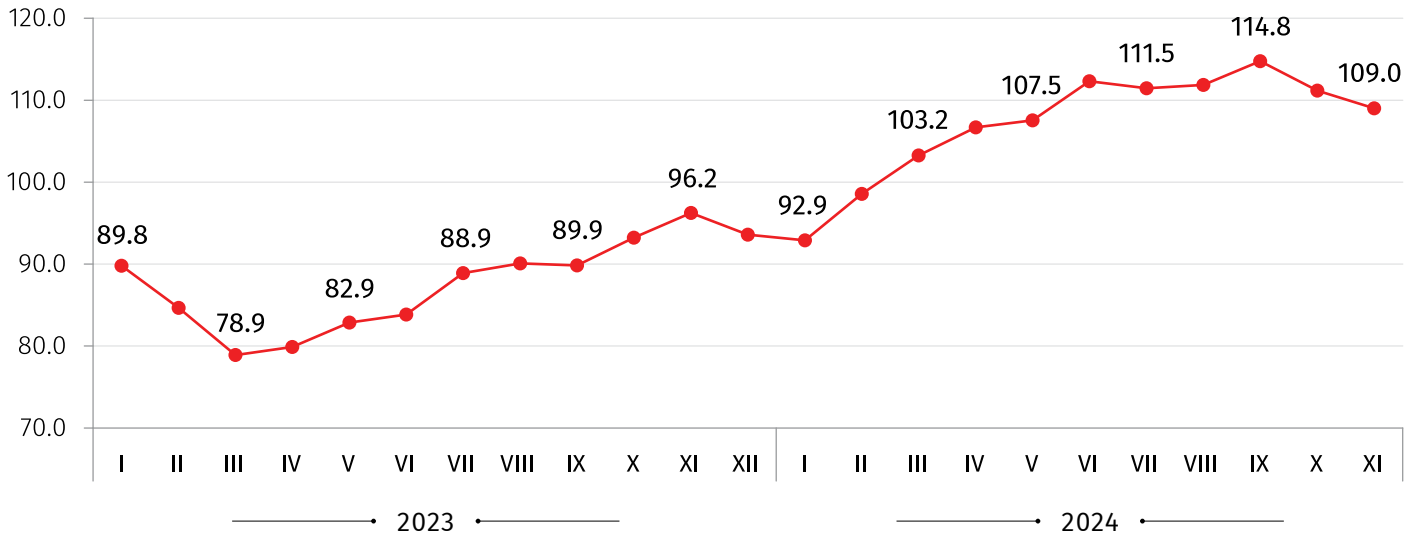

NATIONAL STATISTICS OFFICE OF GEORGIA

20.12.2024

EXPORT PRICE INDEX (SAME MONTH OF THE PREVIOUS YEAR=100)

CONTACT PERSON:

Giorgi Tetrauli Tel: (+995 32) 236 72 10 (400). E-mail: gtetrauli@geostat.ge

Mariam Kavelashvili. Tel: (+995 32) 236 72 10 (020). E-mail: mkavelashvili@geostat.ge