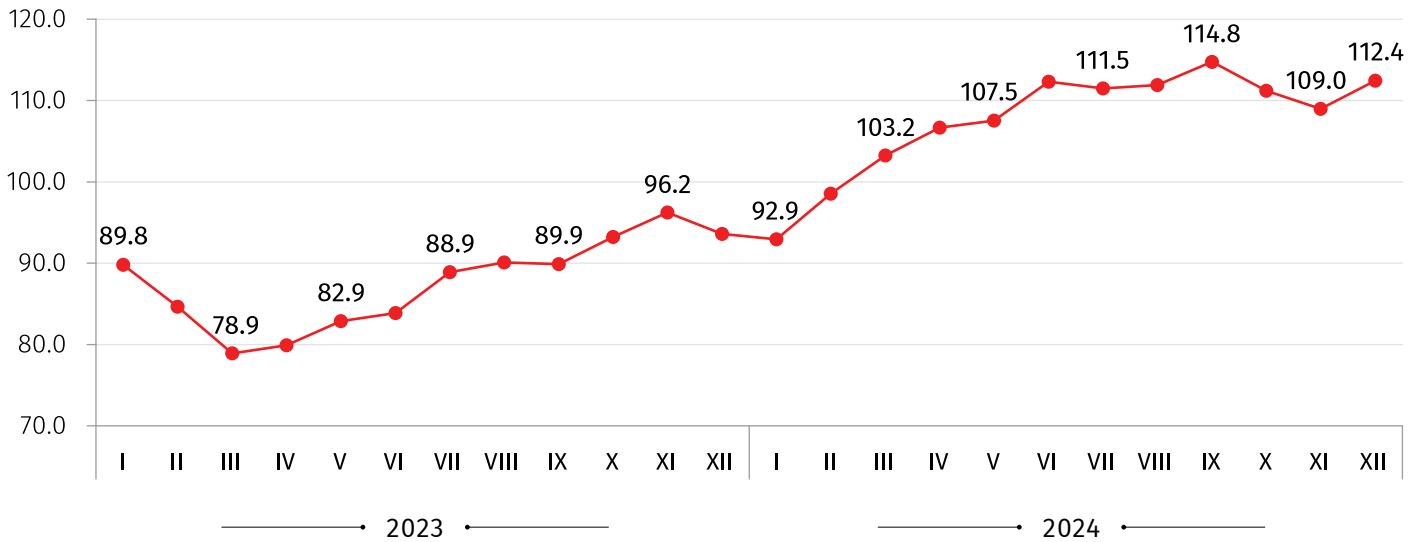

NATIONAL STATISTICS OFFICE OF GEORGIA

20.01.2025

EXPORT PRICE INDEX (SAME MONTH OF THE PREVIOUS YEAR=100)

CONTACT PERSON:

Giorgi Tetrauli Tel: (+995 32) 236 72 10 (400). E-mail: gtetrauli@geostat.ge

Mariam Kavelashvili. Tel: (+995 32) 236 72 10 (020). E-mail: mkavelashvili@geostat.ge