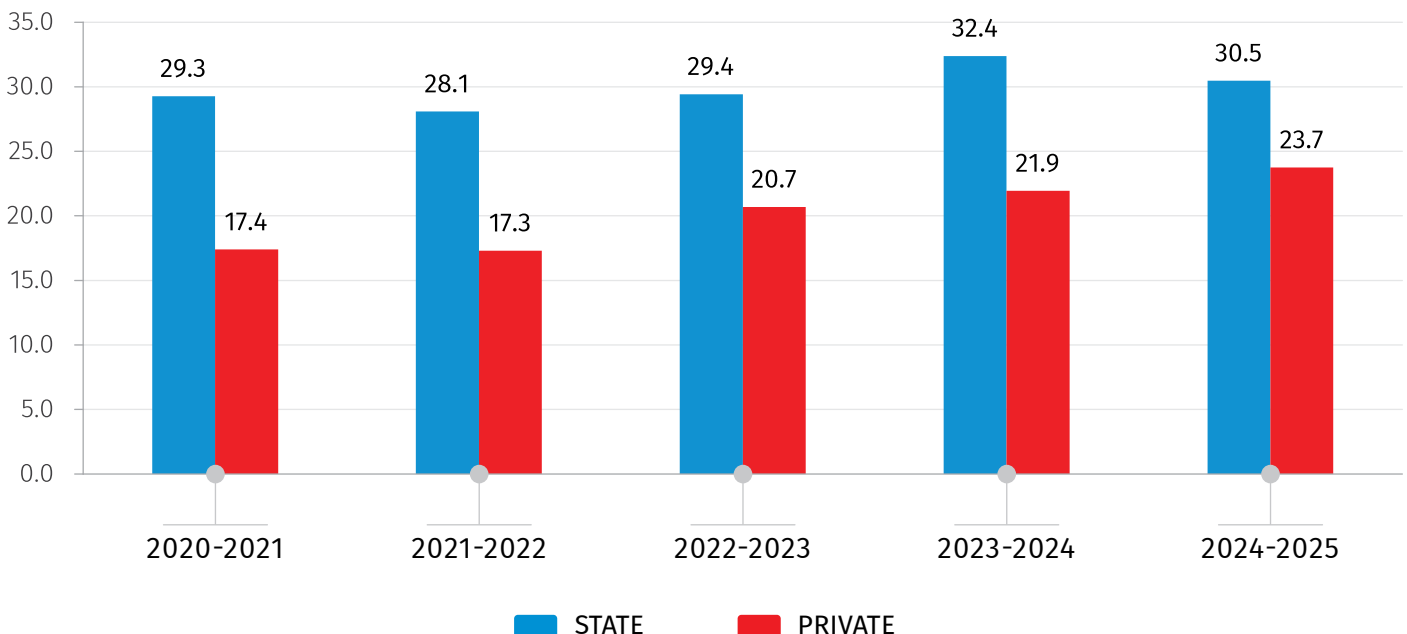

NATIONAL STATISTICS OFFICE OF GEORGIA

**INDICATORS OF HIGHER
EDUCATION INSTITUTIONS**

2024/2025

28.02.2025
www.geostat.ge

28.02.2025

INDICATORS OF HIGHER EDUCATION INSTITUTIONS

(2024/2025 ACADEMIC YEAR)

At the beginning of the 2024/2025 academic year, 63 higher education institutions were in Georgia, of which - 19 state and 44 private institutions. 64 percent of higher education institutions are located in Tbilisi.

At the beginning of the 2024/2025 academic year, 54.2 thousand students were enrolled in Georgian higher education institutions, out of them 30.5 thousand in state universities and 23.7 thousand in private universities. Student admissions decreased by 0.2 percent compared to the same period of the previous year.

The chart below presents the number of students admitted to higher education institutions in 2020/2021-2024/2025 academic years.

CHART №1

NUMBER OF STUDENTS ADMITTED TO HIGHER EDUCATION INSTITUTIONS

(THOUSANDS)