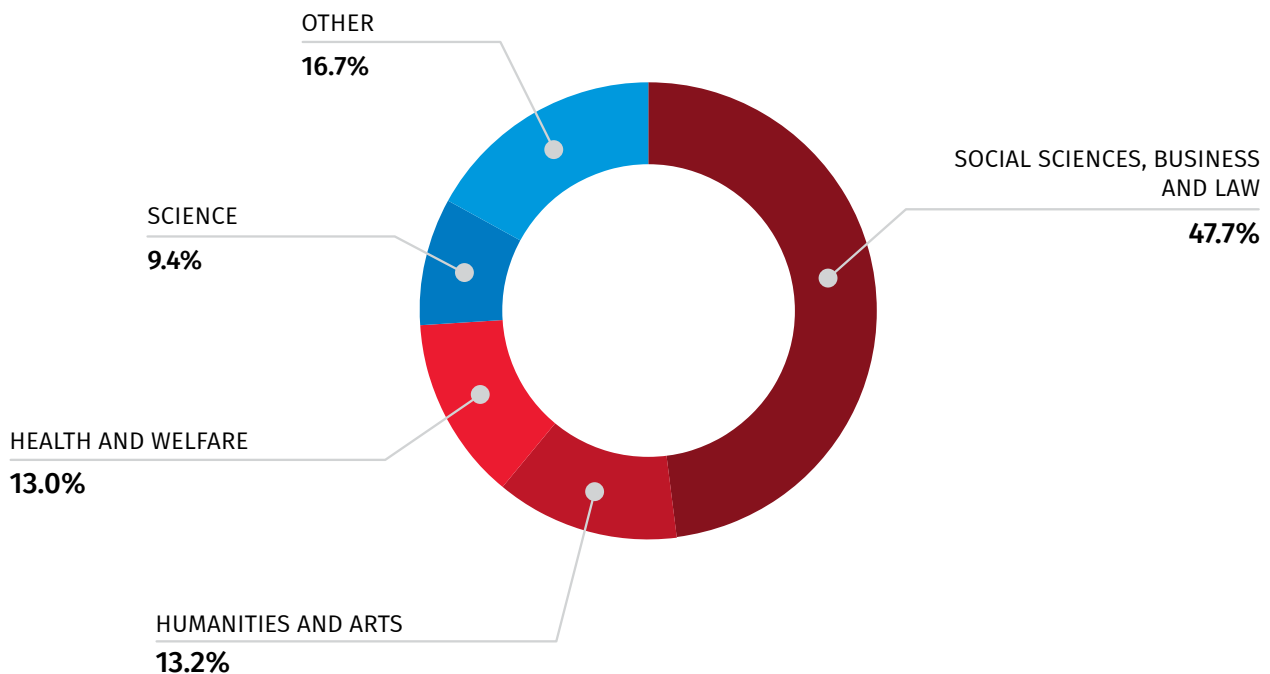

28.02.2025

Compared to the previous year, the number of persons who completed their work for doctoral degrees has decreased by 15.9 percent and amounted to 438.

The chart below presents the number of persons who completed their work for doctoral degrees in 2024.

CHART №5

DISTRIBUTION OF PERSONS WHO COMPLETED THEIR WORK FOR DOCTORAL DEGREES IN 2024

CONTACT PERSONS:

Vasil Tsakadze,
Tel.: (+995 32) 236 72 10 (600). E-mail: vtsakadze@geostat.ge

Mariam Kavelasvili,
Tel.: (+995 32) 236 72 10 (020). E-mail: mkavelasvili@geostat.ge