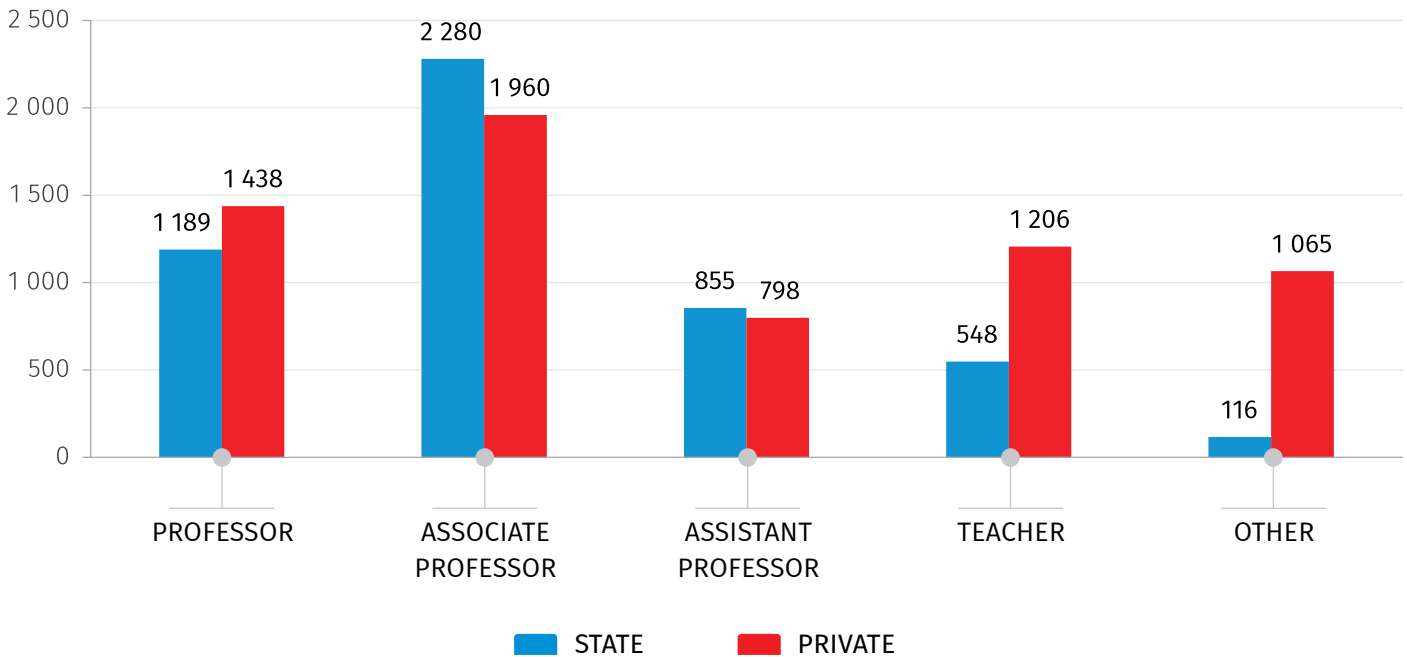

28.02.2025

The number of foreign students in Georgian higher education institutions amounted to 37.1 thousand, which is 20.9 percent higher than the previous year.

Number of professors in higher education institutions is 11.5 thousand, which is 2.0 percent higher than the same indicator of the previous year.

28.02.2025

In 2024, 700 doctoral students were admitted to the universities which is 24.7 percent less than the previous year. At the same time, the number of doctoral students decreased by 15.3 percent and amounted to 3 023.